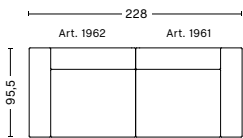

DOWNLOADS

2D files, 3D files and packshots are available in our imagebank at hay.com.

Care- and maintenance instructions and test certificates are available at hay.com.

DIMENSIONS / MAGS COMBINATIONS

2,5 SEATER COMB. 1

WIDTH / 228 cm / 89.76"

DEPTH / 95,5 cm / 37.6"

HEIGHT / 67 cm / 26.38"

SEAT HEIGHT / 40 cm / 15.75"

3 SEATER COMB. 1

WIDTH / 268,5 cm / 105.71"

DEPTH / 95,5 cm / 37.6"

HEIGHT / 67 cm / 26.38"