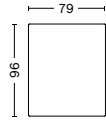

LEFT ARMREST / ART. 8262
WIDTH / 114 cm / 44.88"
DEPTH / 127,5 cm / 50.2"
HEIGHT / 67 cm / 26.38"
SEAT HEIGHT / 40 cm / 15.75"

MAGS OTTOMAN

OTTOMAN XS / ART. 01
WIDTH / 79 cm / 31.1"
DEPTH / 79 cm / 31.1"
HEIGHT / 40 cm / 15.75"

OTTOMAN S / ART. 02
WIDTH / 79 cm / 31.1"
DEPTH / 96 cm / 37.8"
HEIGHT / 40 cm / 15.75"

MAGS CUSHIONS

CUSHION / ART. 09
WIDTH / 55 cm / 31.1"
DEPTH / 96 cm / 37.8"
HEIGHT / 40 cm / 15.75"

CUSHION / ART. 10
WIDTH / 55 cm / 36.02"
DEPTH / 9 cm / 37.6"
HEIGHT / 48 cm / 26.38"