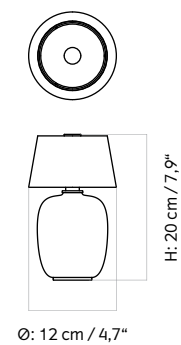

## TECHNICAL SPECIFICATIONS

**PRODUCT TYPE**  
Table lamp

**COLLI**  
2

**ENVIRONMENT**  
Indoor

**DIMENSIONS**  
H: 20 cm / 7,9"  
Ø: 12 cm / 4,7"

**PRODUCTION PROCESS**  
Moulded ceramic base, with a handmade linen shade, and plated steel details.

**LIGHT SPECIFICATION**  
1,5 W  
150 lm  
2700 K  
RA > 80

**DIMMER**  
Yes (3 step). Touch dimmer on top of shade.

**CANOPY**  
N / A

**CORD MATERIAL AND COLOUR**  
PVC, black (magnetic charging cord), black plug

**CORD LENGTH**  
80 cm / 31,5"

**CLASSIFICATION**  
IP20

**CERTIFICATIONS**  
CE certified, tests can be obtained upon request.

**PACKAGING TYPE**  
Brown gift box

**PACKAGING MEASUREMENTS (H x W x D)**  
26,5 cm x 18 cm x 19 cm / 10,4" x 7,1" x 7,5"

**MATERIALS & MAINTENANCE**  
Please visit [menuspace.com](http://menuspace.com) for materials and care and maintenance instructions.

Ø: 12 cm / 4,7"