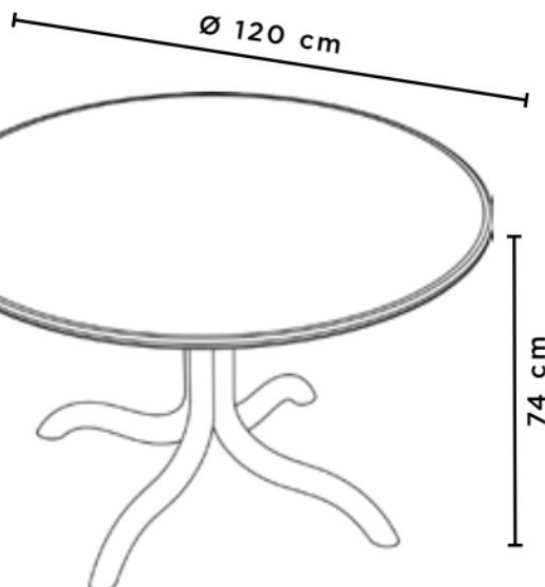

## MATERIAL

Plywood

## DIMENSIONS

Width: 120 cm

Depth: 120 cm

Height: 74 cm