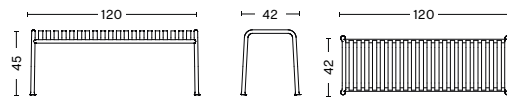

### DIMENSIONS

**PALISSADE CHAIR**  
 WIDTH 47 CM  
 DEPTH 56 CM  
 HEIGHT 80 CM  
 SEAT HEIGHT 45 CM  
 SEAT DEPTH 41 CM

**PALISSADE ARMCHAIR**  
 WIDTH 51 CM  
 DEPTH 56 CM  
 HEIGHT 80 CM  
 SEAT HEIGHT 45 CM  
 SEAT DEPTH 41 CM

**PALISSADE DINING ARMCHAIR**  
 WIDTH 63 CM  
 DEPTH 66 CM  
 HEIGHT 80 CM  
 SEAT HEIGHT 45 CM  
 SEAT DEPTH 44 CM

**PALISSADE BENCH**  
 WIDTH 120 CM  
 DEPTH 42 CM  
 HEIGHT 45 CM

**PALISSADE DINING BENCH W/O ARMREST**  
 WIDTH 120 CM  
 DEPTH 70 CM  
 HEIGHT 80 CM  
 SEAT HEIGHT 45 CM