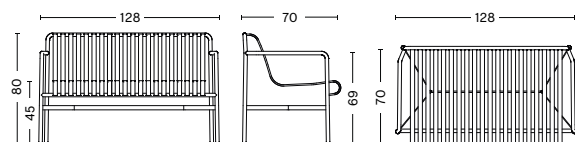

### DIMENSIONS

**PALISSADE CHAIR**  
 WIDTH 47 CM  
 DEPTH 56 CM  
 HEIGHT 80 CM  
 SEAT HEIGHT 45 CM  
 SEAT DEPTH 41 CM

**PALISSADE ARMCHAIR**  
 WIDTH 51 CM  
 DEPTH 56 CM  
 HEIGHT 80 CM  
 SEAT HEIGHT 45 CM  
 SEAT DEPTH 41 CM

**PALISSADE DINING ARMCHAIR**  
 WIDTH 63 CM  
 DEPTH 66 CM  
 HEIGHT 80 CM  
 SEAT HEIGHT 45 CM  
 SEAT DEPTH 44 CM

**PALISSADE BENCH**  
 WIDTH 120 CM  
 DEPTH 42 CM  
 HEIGHT 45 CM

**PALISSADE DINING BENCH W/O ARMREST**  
 WIDTH 120 CM  
 DEPTH 70 CM  
 HEIGHT 80 CM  
 SEAT HEIGHT 45 CM