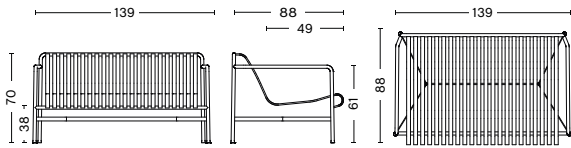

**PALISSADE DINING ARMCHAIR**  
 WIDTH 63 CM  
 DEPTH 66 CM  
 HEIGHT 80 CM  
 SEAT HEIGHT 45 CM  
 SEAT DEPTH 44 CM

**PALISSADE BENCH**  
 WIDTH 120 CM  
 DEPTH 42 CM  
 HEIGHT 45 CM

**PALISSADE DINING BENCH W/O ARMREST**  
 WIDTH 120 CM  
 DEPTH 70 CM  
 HEIGHT 80 CM  
 SEAT HEIGHT 45 CM

**PALISSADE DINING BENCH**  
 WIDTH 128 CM  
 DEPTH 70 CM  
 HEIGHT 80 CM  
 SEAT HEIGHT 45 CM

**PALISSADE STOOL**  
 WIDTH 37 CM  
 DEPTH 42 CM  
 HEIGHT 45 CM

**PALISSADE BAR STOOL**  
 WIDTH 38 CM  
 DEPTH 45 CM  
 HEIGHT 78 CM

**DIMENSIONS**

**PALISSADE LOUNGE CHAIR LOW**  
 WIDTH 73 CM  
 DEPTH 81 CM  
 HEIGHT 70 CM  
 SEAT HEIGHT 38 CM  
 SEAT DEPTH 49 CM

**PALISSADE LOUNGE CHAIR HIGH**  
 WIDTH 73 CM  
 DEPTH 92 CM  
 HEIGHT 88 CM  
 SEAT HEIGHT 38 CM  
 SEAT DEPTH 49 CM