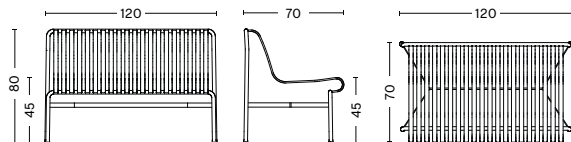

### DIMENSIONS

**PALISSADE CHAIR**  
 WIDTH 47 CM  
 DEPTH 56 CM  
 HEIGHT 80 CM  
 SEAT HEIGHT 45 CM  
 SEAT DEPTH 41 CM

**PALISSADE ARMCHAIR**  
 WIDTH 51 CM  
 DEPTH 56 CM  
 HEIGHT 80 CM  
 SEAT HEIGHT 45 CM  
 SEAT DEPTH 41 CM

**PALISSADE DINING ARMCHAIR**  
 WIDTH 63 CM  
 DEPTH 66 CM  
 HEIGHT 80 CM  
 SEAT HEIGHT 45 CM  
 SEAT DEPTH 44 CM

**PALISSADE BENCH**  
 WIDTH 120 CM  
 DEPTH 42 CM  
 HEIGHT 45 CM

**PALISSADE DINING BENCH W/O ARMREST**  
 WIDTH 120 CM  
 DEPTH 70 CM  
 HEIGHT 80 CM  
 SEAT HEIGHT 45 CM

**PALISSADE DINING BENCH**  
 WIDTH 128 CM  
 DEPTH 70 CM  
 HEIGHT 80 CM  
 SEAT HEIGHT 45 CM

**PALISSADE STOOL**  
 WIDTH 37 CM  
 DEPTH 42 CM  
 HEIGHT 45 CM

**PALISSADE BAR STOOL**  
 WIDTH 38 CM  
 DEPTH 45 CM  
 HEIGHT 78 CM