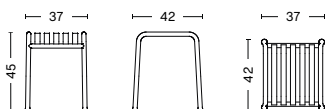

### DIMENSIONS

**PALISSADE CHAIR**  
 WIDTH 47 CM  
 DEPTH 56 CM  
 HEIGHT 80 CM  
 SEAT HEIGHT 45 CM  
 SEAT DEPTH 41 CM

**PALISSADE ARMCHAIR**  
 WIDTH 51 CM  
 DEPTH 56 CM  
 HEIGHT 80 CM  
 SEAT HEIGHT 45 CM  
 SEAT DEPTH 41 CM

**PALISSADE DINING ARMCHAIR**  
 WIDTH 63 CM  
 DEPTH 66 CM  
 HEIGHT 80 CM  
 SEAT HEIGHT 45 CM  
 SEAT DEPTH 44 CM

**PALISSADE BENCH**  
 WIDTH 120 CM  
 DEPTH 42 CM  
 HEIGHT 45 CM

**PALISSADE DINING BENCH W/O ARMREST**  
 WIDTH 120 CM  
 DEPTH 70 CM  
 HEIGHT 80 CM  
 SEAT HEIGHT 45 CM

**PALISSADE DINING BENCH**  
 WIDTH 128 CM  
 DEPTH 70 CM  
 HEIGHT 80 CM  
 SEAT HEIGHT 45 CM

**PALISSADE STOOL**  
 WIDTH 37 CM  
 DEPTH 42 CM  
 HEIGHT 45 CM

**PALISSADE BAR STOOL**  
 WIDTH 38 CM  
 DEPTH 45 CM  
 HEIGHT 78 CM