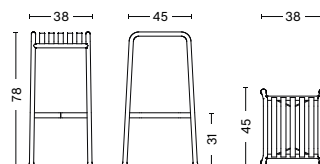

### DIMENSIONS

**PALISSADE CHAIR**  
 WIDTH 47 CM  
 DEPTH 56 CM  
 HEIGHT 80 CM  
 SEAT HEIGHT 45 CM  
 SEAT DEPTH 41 CM

**PALISSADE ARMCHAIR**  
 WIDTH 51 CM  
 DEPTH 56 CM  
 HEIGHT 80 CM  
 SEAT HEIGHT 45 CM  
 SEAT DEPTH 41 CM

**PALISSADE DINING ARMCHAIR**  
 WIDTH 63 CM  
 DEPTH 66 CM  
 HEIGHT 80 CM  
 SEAT HEIGHT 45 CM  
 SEAT DEPTH 44 CM

**PALISSADE BENCH**  
 WIDTH 120 CM  
 DEPTH 42 CM  
 HEIGHT 45 CM

**PALISSADE DINING BENCH W/O ARMREST**  
 WIDTH 120 CM  
 DEPTH 70 CM  
 HEIGHT 80 CM  
 SEAT HEIGHT 45 CM

**PALISSADE DINING BENCH**  
 WIDTH 128 CM  
 DEPTH 70 CM  
 HEIGHT 80 CM  
 SEAT HEIGHT 45 CM

**PALISSADE STOOL**  
 WIDTH 37 CM  
 DEPTH 42 CM  
 HEIGHT 45 CM

**PALISSADE BAR STOOL**  
 WIDTH 38 CM  
 DEPTH 45 CM  
 HEIGHT 78 CM

**DIMENSIONS**

**PALISSADE LOUNGE CHAIR LOW**  
 WIDTH 73 CM  
 DEPTH 81 CM  
 HEIGHT 70 CM  
 SEAT HEIGHT 38 CM  
 SEAT DEPTH 49 CM

**PALISSADE LOUNGE CHAIR HIGH**  
 WIDTH 73 CM  
 DEPTH 92 CM  
 HEIGHT 88 CM  
 SEAT HEIGHT 38 CM  
 SEAT DEPTH 49 CM