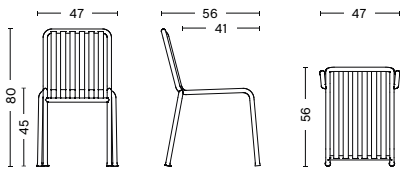

### DIMENSIONS

**PALISSADE CHAIR**  
 WIDTH 47 CM  
 DEPTH 56 CM  
 HEIGHT 80 CM  
 SEAT HEIGHT 45 CM  
 SEAT DEPTH 41 CM

**PALISSADE ARMCHAIR**  
 WIDTH 51 CM  
 DEPTH 56 CM  
 HEIGHT 80 CM  
 SEAT HEIGHT 45 CM  
 SEAT DEPTH 41 CM

**PALISSADE DINING ARMCHAIR**  
 WIDTH 63 CM  
 DEPTH 66 CM  
 HEIGHT 80 CM  
 SEAT HEIGHT 45 CM  
 SEAT DEPTH 44 CM

**PALISSADE BENCH**  
 WIDTH 120 CM  
 DEPTH 42 CM  
 HEIGHT 45 CM

**PALISSADE DINING BENCH W/O ARMREST**  
 WIDTH 120 CM  
 DEPTH 70 CM  
 HEIGHT 80 CM  
 SEAT HEIGHT 45 CM

### DIMENSIONS

FOR CHAIR & ARMCHAIR  
 WIDTH 37 CM | 14.50"  
 DEPTH 37 CM | 14.50"  
 HEIGHT 3 CM | 1.25

FOR DINING ARMCHAIR  
 WIDTH 41,5 CM | 16.25"  
 DEPTH 41,5 CM | 16.25"  
 HEIGHT 3 CM | 1.25

FOR LOUNGE CHAIR HIGH & LOW  
 WIDTH 52,5 CM | 20.75"  
 DEPTH 48 CM | 19"  
 HEIGHT 3 CM | 1.25