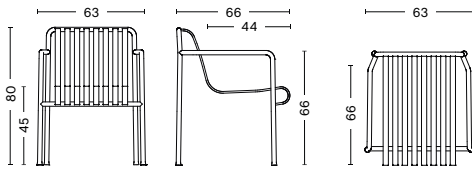

### DIMENSIONS

**PALISSADE CHAIR**  
 WIDTH 47 CM  
 DEPTH 56 CM  
 HEIGHT 80 CM  
 SEAT HEIGHT 45 CM  
 SEAT DEPTH 41 CM

**PALISSADE ARMCHAIR**  
 WIDTH 51 CM  
 DEPTH 56 CM  
 HEIGHT 80 CM  
 SEAT HEIGHT 45 CM  
 SEAT DEPTH 41 CM

**PALISSADE DINING ARMCHAIR**  
 WIDTH 63 CM  
 DEPTH 66 CM  
 HEIGHT 80 CM  
 SEAT HEIGHT 45 CM  
 SEAT DEPTH 44 CM

**PALISSADE BENCH**  
 WIDTH 120 CM  
 DEPTH 42 CM  
 HEIGHT 45 CM

**PALISSADE DINING BENCH W/O ARMREST**  
 WIDTH 120 CM  
 DEPTH 70 CM  
 HEIGHT 80 CM  
 SEAT HEIGHT 45 CM