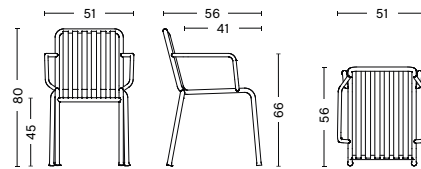

### DIMENSIONS

**PALISSADE CHAIR**  
 WIDTH 47 CM  
 DEPTH 56 CM  
 HEIGHT 80 CM  
 SEAT HEIGHT 45 CM  
 SEAT DEPTH 41 CM

**PALISSADE ARMCHAIR**  
 WIDTH 51 CM  
 DEPTH 56 CM  
 HEIGHT 80 CM  
 SEAT HEIGHT 45 CM  
 SEAT DEPTH 41 CM

**PALISSADE DINING ARMCHAIR**  
 WIDTH 63 CM  
 DEPTH 66 CM  
 HEIGHT 80 CM  
 SEAT HEIGHT 45 CM  
 SEAT DEPTH 44 CM

**PALISSADE BENCH**  
 WIDTH 120 CM  
 DEPTH 42 CM  
 HEIGHT 45 CM

**PALISSADE DINING BENCH W/O ARMREST**  
 WIDTH 120 CM  
 DEPTH 70 CM  
 HEIGHT 80 CM  
 SEAT HEIGHT 45 CM