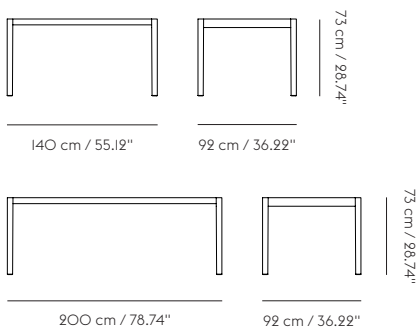

WORKSHOP TABLE

CECILIE MANZ ON THE DESIGN “The Workshop Table is a design that is pared down to the essence. Deliberately simple in its expression, the table has an almost archetypal appearance that comes from a wish to make as little noise as possible—the details and joints are doing all the talking.”