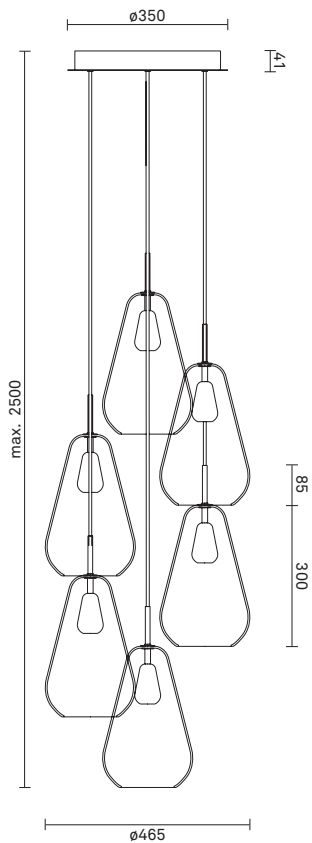

NUURA

ANOLI 6

Design: Sofie Refer, 2018. EU-model.

Anoli 6 Medium in mouth blown Gold glass and Nordic Gold finish Incl. Ceiling plate.

Anoli Collection captures the tranquility of falling water droplets. The elegant droplets and golden warmth are the essence of the sophisticated pendant collection Anoli.

TECHNICAL INFO

Product no.: 01060122

Type: Suspension - Indoor

Colour:

Glass: Gold
Metal: Nordic Gold
Cable: Black

Materials:

Powder coated metal
Mouth-blown glass
Fabric covered cable

Dimensions:

∅465mm x max. 2500mm
Ceiling plate: ∅350mm x 41mm
Fabric cable - Length: 2500mm

Product weight:

Product incl. ceiling plate: 8390 g
Ceiling plate: 2450 g

Packaging:

Pendant: L: 254mm x W: 254mm x H: 481mm
Ceiling plate: L: 440mm x W: 440mm x H: 120mm
Weight: 5922 g
Total weight incl. product: 14312 g
Number of parcels: 7
Material: Brown cardboard.

CE - CE-certified
IP20 - IP20
□ - Class II

Light source:

Socket: E14
Max wattage: 6 x 25W (Bulb not included)
Voltage (V): 220-240V

Recommended light source:

Tube light T25, 3.5W LED, 2700 Kelvin, 210lm

Energy efficiency class: