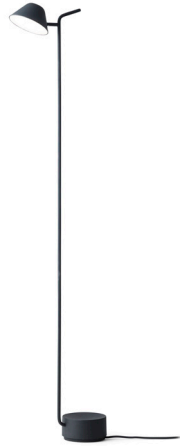

Peek Series, Floor Lamp

Black
1320539