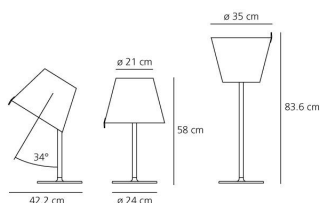

TECHNICAL DATA SHEET

FEATURES

Product name:	Melampo table - Alluminium
Article Code:	0315010A
Colour:	Aluminium grey
Material:	Aluminium, zamak, silk satin fabric and technopolymer
Series:	Design
Environment:	Indoor
Area contract:	Hospitality Hotel, Hospitality Restaurant, Private Residence

DIMENSIONS

COLOUR

OPTICS

Emission:	Diffused And Direct, indirect
-----------	-------------------------------

DIMENSIONS

Height:	cm 58
Diameter:	cm 35
Base Diameter:	cm 24
Max Extension Height:	cm 83.6
Impact Resistance:	N/D
Glow Wire Test:	650 °