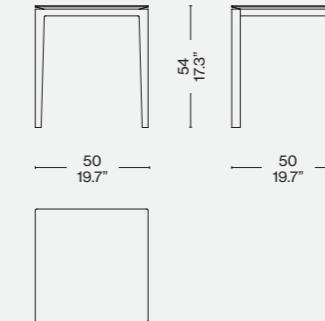

205 02/07/21/22