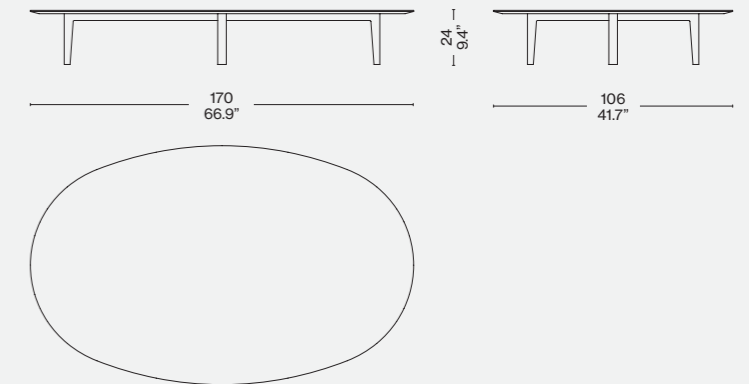

205 01/06/0/11/12/31/32

205 02/07/21/22

250 03/08//31/32

205 04/09/41/42

250 05/10/51/52

Finiture/Finishes/
Ausführungen/Finitions

a

Piano vetro caffè/Coffee colour glass top/
Glassplatte Kaffee/Plateau verre café