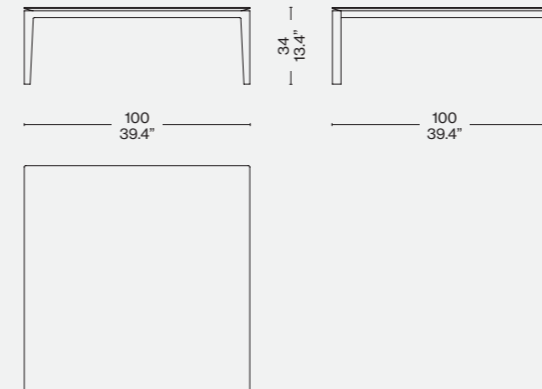

205 01/06/0/11/12/31/32

205 02/07/21/22

250 03/08//31/32

205 04/09/41/42

250 05/10/51/52

Finiture/Finishes/
Ausführungen/Finitions

a

Piano vetro caffè/Coffee colour glass top/
Glassplatte Kaffee/Plateau verre café