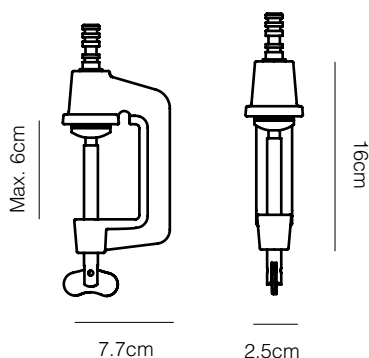

Original 1227™ Mini Desk Lamp with Desk Clamp

ANGLEPOISE®

Original 1227™ Mini Collection | Technical Sheet

Launched In 2015 | Designed by George Carwardine

Product

Desk Lamp with Clamp - Jet Black with Black Cable Braid
 Desk Lamp with Clamp - Linen White With Grey Cable Braid
 Desk Lamp with Clamp - Dove Grey With Grey Cable Braid

Accessory is included and is colour-matched.

Accessories

Desk Clamp - Jet Black
 Desk Clamp - Linen White
 Desk Clamp - Dove Grey
 Desk Clamp - Painted Silver

Description

This compact, cast iron Desk Clamp has been designed to fix any light in the 1227™ and 1227™ Mini collections to a wide range of horizontal surfaces, including desks and shelves. The addition of a neat cable clamp means that you can secure the inline switch exactly where it is needed most.

Materials

- Gloss paint finish
- Steel shade
- Chrome plated fittings
- Aluminium arms
- Cast iron desk clamp
- Anglepoise® constant tension spring technology

Dimensions

- Shade diameter: 13cm
- Shade height: 14cm
- Max reach: 50cm (from base to shade)
- Base size: 13 x 13cm
- Cable length: 180cm
- Lamp packaging (L x W x H): 28cm x 19cm x 46.5cm
- Lamp packaged weight: 3.3kg

Electrical

- Voltage: 220/240V, 50/60Hz
- Class II - Double insulated
- Note: Bulb weight critical for balance. Approximate bulb weight 25-45g
- Inline cable switch (34cm from product)
- Plug: 2-pin Europlug to CEE 7/16
- E14 lamp holder
- Maximum permitted bulb: 15W CFL / 6W LED E14
- Supplied with 3W LED E14 bulb:
 - Luminous Intensity: 470lm
 - Life: 15,000 Hours
 - Non-dimmable
 - Colour Temperature: 2700K
 - CRI (Ra): 80