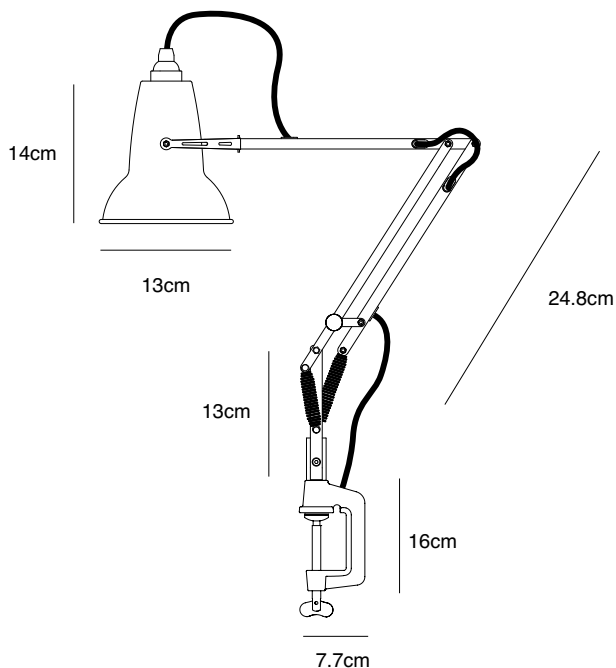

Original 1227™ Mini Desk Lamp with Desk Clamp

ANGLEPOISE®

Original 1227™ Mini Collection | Technical Sheet

Launched In 2015 | Designed by George Carwardine

Product

Desk Lamp with Clamp - Jet Black with Black Cable Braid
 Desk Lamp with Clamp - Linen White With Grey Cable Braid
 Desk Lamp with Clamp - Dove Grey With Grey Cable Braid

Accessory is included and is colour-matched.

Accessories

Desk Clamp - Jet Black
 Desk Clamp - Linen White
 Desk Clamp - Dove Grey
 Desk Clamp - Painted Silver

Description

This compact, cast iron Desk Clamp has been designed to fix any light in the 1227™ and 1227™ Mini collections to a wide range of horizontal surfaces, including desks and shelves. The addition of a neat cable clamp means that you can secure the inline switch exactly where it is needed most.

Materials

- Gloss paint finish
- Steel shade
- Chrome plated fittings
- Aluminium arms
- Cast iron desk clamp
- Anglepoise® constant tension spring technology

Dimensions

- Shade diameter: 13cm
- Shade height: 14cm
- Max reach: 50cm (from base to shade)
- Base size: 13 x 13cm
- Cable length: 180cm
- Lamp packaging (L x W x H): 28cm x 19cm x 46.5cm
- Lamp packaged weight: 3.3kg

Electrical

- Voltage: 220/240V, 50/60Hz
- Class II - Double insulated
- Note: Bulb weight critical for balance. Approximate bulb weight 25-45g
- Inline cable switch (34cm from product)
- Plug: 2-pin Europlug to CEE 7/16
- E14 lamp holder
- Maximum permitted bulb: 15W CFL / 6W LED E14
- Supplied with 3W LED E14 bulb:
 - Luminous Intensity: 470lm
 - Life: 15,000 Hours
 - Non-dimmable
 - Colour Temperature: 2700K
 - CRI (Ra): 80