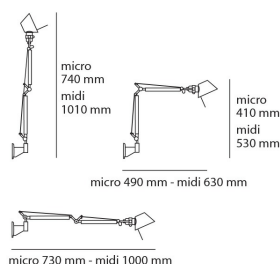

DIMENSIONS