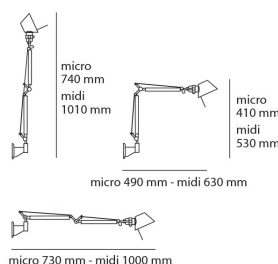

DIMENSIONS

COLOUR

LAMPS NOT INCLUDED

	Category:	HALO
	Number:	1
	Lbs:	Qt26
	Watt:	46W
	Socket:	E14
	Type:	N/s
	Luminous Flux (lm):	630lm
	Colour Rendering:	1a
	Colour temperature (K):	3000K

ALTERNATIVE LAMPS

Category:	LED
Watt:	4W
Luminous Flux (lm):	370lm
Socket:	E14
Class:	A

LUMINAIR

Watt:	46W
Voltage:	220V-240V