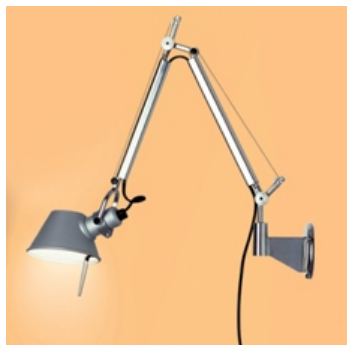

PRODUCT DATA SHEET

Tolomeo Micro Wall - Aluminium

DESIGN BY:

Michele De Lucchi , Giancarlo Fassina
2006

MATERIALS:

Aluminium

DESCRIPTION:

Cantilevered arms in polished aluminium; diffuser in anodised aluminium; joints and wall support in polished aluminium. System of spring balancing. The code refers to the luminaire's body only

Possibility to mount LED source on E14 Socket

SELECT

EXTRA HALO / LED

Wall

Aluminium

PRODUCT CODE

A010900

Light emission

IP20

TECHNICAL DATA SHEET

FEATURES

Product name:	Tolomeo Micro Wall - Aluminium
Article Code:	A010900
Colour:	Aluminium
Material:	Aluminium
Series:	Design

DIMENSIONS

Length:	cm 49
Height:	cm 41
Max Extension Height:	cm 74
Max Extension Length:	cm 73