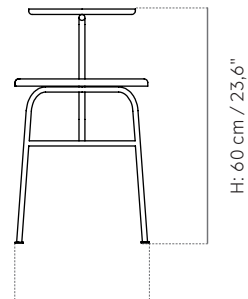

Indoor

Dimensions (cm / in)

H: 60 cm / 23,6"

SH: 45 cm / 17,7"

W: 116 cm / 45,7"

D: 37 cm / 14,6"

Colours

Black / Black

Afterroom Bench

Technical Specifications

W: 116 cm / 45,7"

D: 37 cm / 14,6"

Production Process

Powder Coated Steel with Marble and Sørensen leather.

Materials

Powder coated Steel, Marble, Sørensen Leather, Dunes 21003

N/A

Packaging Type

Brown Box

Packaging Measurement (H * W * D)

63,5 cm * 121,5 cm * 42,5 cm

Care Instructions

Use a soft dry cloth to clean. Do not use any cleaners with chemicals or harsh abrasives. Avoid using water. Upholstered seat should be cleaned according to the recommendations of the textile supplier.