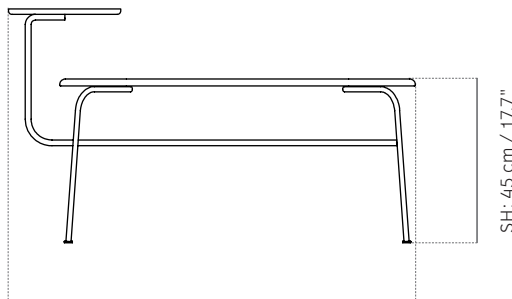

Indoor

Dimensions (cm / in)

H: 60 cm / 23,6"

SH: 45 cm / 17,7"

W: 116 cm / 45,7"

D: 37 cm / 14,6"

Colours

Black / Black

Afterroom Bench

Technical Specifications

W: 116 cm / 45,7"

D: 37 cm / 14,6"

Production Process

Powder Coated Steel with Marble and Sørensen leather.

Materials

Powder coated Steel, Marble, Sørensen Leather, Dunes 21003