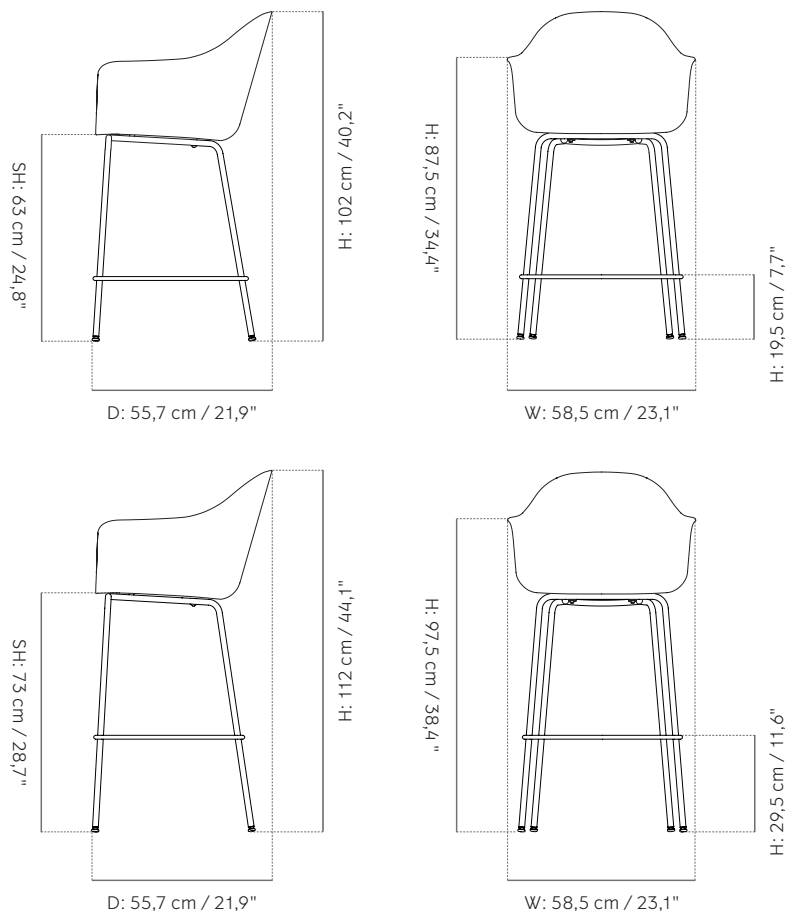

Harbour Bar & Counter Chair

Technical Specifications

Production Process

Bended and MIG welded Ø18x2 steel tube
(foot ring is Ø12x2)

Materials

Shell: 85% Polypropylene, 15% Glass Fiber
Base: Powder Coated Steel

Test

EN1022:2005, L2, EN16139:2013, L2

Colour Code

Base:
Black (RAL 9005)
Light Grey (RAL 9002)

Shell:
Burned Red (RAL 8015)
Olive (RAL 7002)
Khaki (RAL 1011)
White (RAL 9016)
Light Grey (RAL 9002)
Black (RAL 9005)

Gloss

Gloss 20

Weight item (kg)

Bar: To be announced
Counter: To be announced

Certifications

N/A

Packaging Type

Brown Box with Print

Packaging Measurement (H * W * D)

Bar: To be announced
Counter: To be announced

Care Instructions

Shell and base: Use a soft dry cloth to clean.
Do not use any cleaners with chemicals or harsh abrasives. Avoid using water.
Upholstered Shell: Should be cleaned according to the recommendations of the textile / leather supplier.