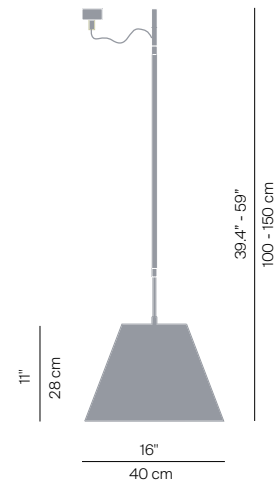

Description: Elegant and light, this lamp emits a pleasant warm light through a silk/screened polycarbonate shade. The lamp's height may be adjusted by means of a characteristic stainless steel counterweight.

D13 s.

weight 0,78 kg

D13 sa.s.

weight 0,96 Kg
ceiling rose ø11,6cm - h. 3 cm

NEW COLOUR COLLECTIONS

MEZZO TONO

SOFT SKIN
CIPRIA
PUDER
ROSE PÂLE
ROSA PÁLIDO

COMFORT GREEN
VERDE ALCHIMIA
SEEGRÜN
VERT D'EAU
VERDE AGUA