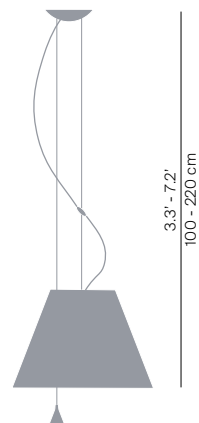

COSTANZA

design Paolo Rizzato

**LUCE
PLAN**

Type:	Suspension		
Light source:	D13 s.	20/23W FB E27 105W HSGSA E27 LED E27	EEL: A EEL: D EEL: A++ / A+ / A
	D13 sa.s.	105W HSGSA E27 LED filament E27	EEL: D EEL: A++ / A+ / A

Description: Elegant and light, this lamp emits a pleasant warm light through a silk/screened polycarbonate shade. The lamp's height may be adjusted by means of a characteristic stainless steel counterweight.

D13 s.

weight 0,78 kg

D13 sa.s.

weight 0,96 Kg
ceiling rose ø11,6cm - h. 3 cm

NEW COLOUR COLLECTIONS

MEZZO TONO

SOFT SKIN
CIPRIA
PUDER
ROSE PÂLE
ROSA PÁLIDO

COMFORT GREEN
VERDE ALCHIMIA
SEEGRÜN
VERT D'EAU
VERDE AGUA