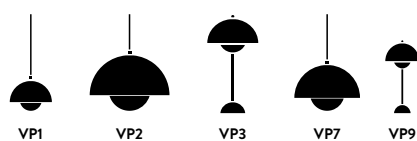

Shade Ø: 23cm / 9.1in

Flowerpor^{VP4} Verner Panton 1969

Product category

Table Lamp

Environment

Indoor

Material

Lacquered steel with 2 meter clear PVC cord

Production process

The two shades are made from deep drawn metal.

Dimensions

Shade: Ø:23cm / 9.1in

H: 35.9cm/14.1in

Packaging dimensions

H:38.5cm / 15.2in, W:23.0cm / 9.1in, D:23.5cm / 9.3in.

Colli quantity

1 pc

Weight

Product: 1.23 kg. / Incl. packaging: 1.59 kg

Voltage

220-240V - 50Hz

Light source & Energy efficiency class

E27 Max 40 Watt. The luminaire is compatible with bulbs of the energy classes: A++ - E. Bulb is not included.

Certifications

CE, IP20, Class II

Cord lenght

200cm/78.7in

Cleaning Instructions

Clean with soft dry cloth. Always switch off the electricity supply before cleaning.

→ Stock item

Matt Black (RAL 9017) & Matt White (RAL 9003)

Related products

→ Matt White