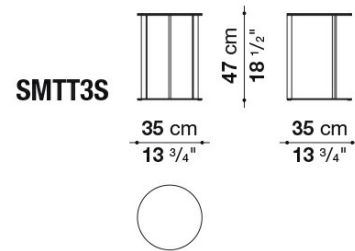

Technical drawings

SMTM1S

SMTM2S

SMTM3S

SMTT3S

SMTT3BS

SMPT3

SMT05S

B&B Italia reserves the right to make technological and aesthetic improvements to its models, including changes to the sizes and materials, without notice. The technical drawings do not define the details of the product. The measurements shown are indicative and may undergo changes. In particular, the dimensions relevant to the padded parts are subject to usage tolerances over time caused by the normal adjustment of the padding. For the specific information, please contact the dealer closest to you.