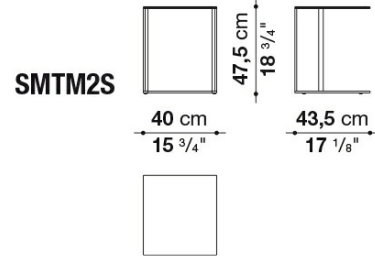

Technical drawings

SMTM1S

SMTM2S