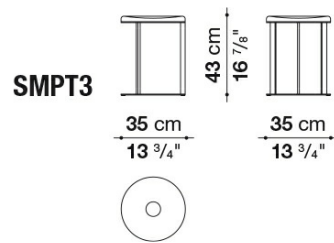

Technical drawings

SMTM1S

SMTM2S

SMTM3S

SMTT3S

SMTT3BS

SMPT3

SMT05S

B&B Italia reserves the right to make technological and aesthetic improvements to its models, including changes to the sizes and materials, without notice. The technical drawings do not define the details of the product. The measurements shown are indicative and may undergo changes. In particular, the dimensions relevant to the padded parts are subject to usage tolerances over time caused by the normal adjustment of the padding. For the specific information, please contact the dealer closest to you.