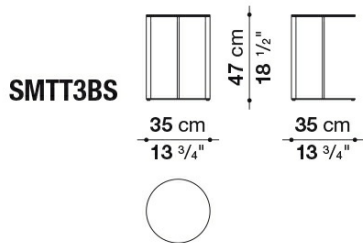

SMTM3S

SMTT3BS