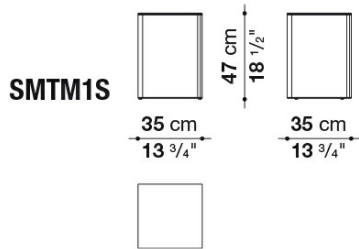

Technical drawings

SMTM1S