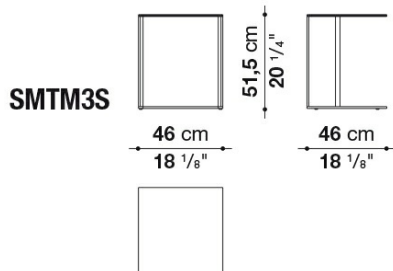

Technical drawings

SMTM1S

SMTM2S