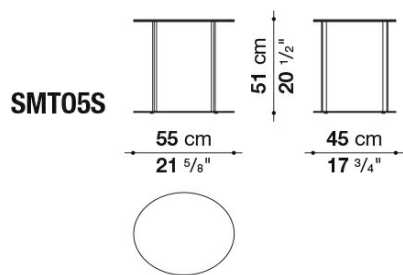

Technical drawings

SMTM1S

SMTM2S

SMTM3S

SMTT3S

SMTT3BS

SMPT3

SMT05S

B&B Italia reserves the right to make technological and aesthetic improvements to its models, including changes to the sizes and materials, without notice. The technical drawings do not define the details of the product. The measurements shown are indicative and may undergo changes. In particular, the dimensions relevant to the padded parts are subject to usage tolerances over time caused by the normal adjustment of the padding. For the specific information, please contact the dealer closest to you.