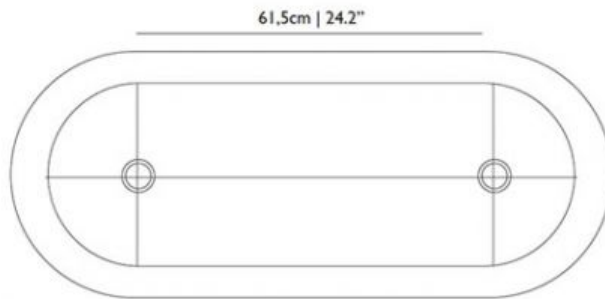

### Shade

H 43 cm | 16,9"

W 105 cm | 41,3"

D 48 cm | 18,9"

Colli 1/1

Product weight:

2,5 KG | 5,5 lb

With packaging:

## dimensions

Optional ceiling cap

72cm | 28.3"

5cm | 2"

10.5cm | 4.1"

Shade

105cm | 41.3"

47cm | 18.5"