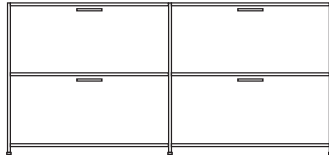

DIMENSIONS
H 31 - "
W 67 - "
D 18 - "

pair of glass shelves clear glass

DIMENSIONS

sideboard 2 drawers for hanging files +
2 flap doors lacquer - pack of colors

DIMENSIONS
H 31 - "
W 67 - "
D 18 - "

sideboard 2 drawers for hanging files +
2 flap doors argile lacquer

DIMENSIONS

H 75 - "

W 28 - "

D 14 - "