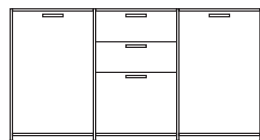

DIMENSIONS
H 31 - "
W 67 - "
D 18 - "

pair of glass shelves clear glass

DIMENSIONS

sideboard 2 doors + 3 drawers lacquer
- pack of colors

DIMENSIONS

H 34 - "
W 64 - "
D 18 - "

sideboard 2 doors + 3 drawers argile
lacquer