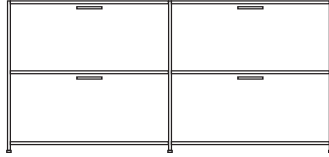

sideboard 2 drawers + 2 flap doors
argile lacquer

DIMENSIONS
H 31 - "
W 67 - "
D 18 - "

sideboard 2 drawers + 2 flap doors
white lacquer

DIMENSIONS
H 31 - "
W 67 - "
D 18 - "