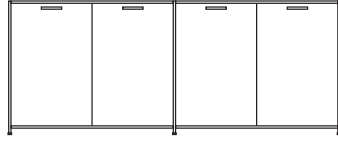

sideboard 4 doors white lacquer