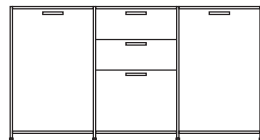

DIMENSIONS
H 31 - "
W 67 - "
D 18 - "

pair of glass shelves clear glass

DIMENSIONS

sideboard 2 drawers for hanging files +
2 flap doors lacquer - pack of colors

DIMENSIONS
H 31 - "
W 67 - "
D 18 - "

sideboard 2 drawers for hanging files +
2 flap doors argile lacquer

DIMENSIONS
H 31 - "
W 67 - "
D 18 - "

sideboard 2 drawers for hanging files +
2 flap doors white lacquer

DIMENSIONS
H 31 - "
W 67 - "
D 18 - "

sideboard 2 drawers for hanging files +
2 flap doors perle lacquer

DIMENSIONS
H 31 - "
W 67 - "
D 18 - "

pair of glass shelves clear glass

DIMENSIONS

sideboard 2 doors + 3 drawers lacquer
- pack of colors

DIMENSIONS

H 34 - "
W 64 - "
D 18 - "

sideboard 2 doors + 3 drawers argile
lacquer

DIMENSIONS

H 75 - "

W 28 - "

D 14 - "