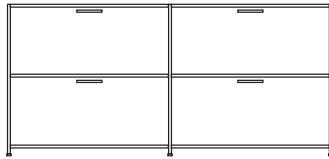

sideboard 2 drawers for hanging files +
2 flap doors argile lacquer

DIMENSIONS
H 31 - "
W 67 - "
D 18 - "