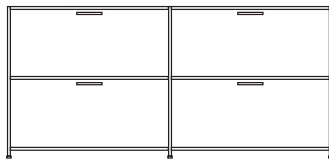

sideboard 2 drawers for hanging files +
2 flap doors white lacquer

DIMENSIONS
H 31 - "
W 67 - "
D 18 - "