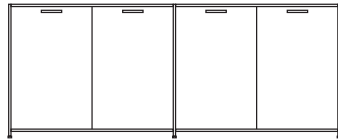

DIMENSIONS

H 34 - "
W 64 - "
D 18 - "

sideboard 2 doors + 3 drawers white
lacquer

DIMENSIONS
H 34 - "
W 64 - "
D 18 - "

sideboard 2 doors + 3 drawers perle
lacquer

DIMENSIONS
H 34 - "
W 64 - "
D 18 - "

sideboard 4 doors lacquer - pack of
colors

DIMENSIONS
H 34 - "
W 85 - "
D 18 - "

sideboard 4 doors argile lacquer

DIMENSIONS
H 34 - "
W 85 - "
D 18 - "

sideboard 4 doors white lacquer

DIMENSIONS

H 34 - "
W 85 - "
D 18 - "

sideboard 4 doors perle lacquer

DIMENSIONS

H 75 - "

W 28 - "

D 14 - "