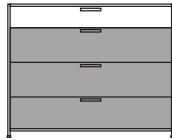

H 34 - "

W 43 - "

D 19 - "

dresser 3 lower drawers white lacquer

DIMENSIONS

H 34 - "

W 43 - "

D 19 - "