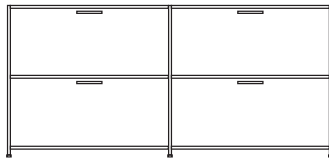

console 2 flap doors perle lacquer

DIMENSIONS

H 31 - "
W 67 - "
D 18 - "

pair of glass shelves clear glass

DIMENSIONS

sideboard 2 drawers + 2 flap doors
lacquer - pack of colors

DIMENSIONS

H 31 - "
W 67 - "
D 18 - "