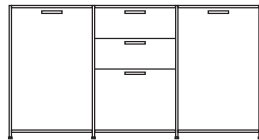

DIMENSIONS
H 31 - "
W 67 - "
D 18 - "

pair of glass shelves clear glass

DIMENSIONS

sideboard 2 doors + 3 drawers lacquer
- pack of colors

DIMENSIONS

H 34 - "
W 64 - "
D 18 - "

sideboard 2 doors + 3 drawers argile
lacquer

DIMENSIONS

H 34 - "
W 64 - "
D 18 - "

sideboard 2 doors + 3 drawers white
lacquer

DIMENSIONS
H 34 - "
W 64 - "
D 18 - "

sideboard 2 doors + 3 drawers perle
lacquer

DIMENSIONS
H 34 - "
W 64 - "
D 18 - "

sideboard 4 doors lacquer - pack of
colors

DIMENSIONS

H 75 - "

W 28 - "

D 14 - "