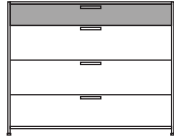

dresser 3 lower drawers perle lacquer

DIMENSIONS

H 34 - "

W 43 - "

D 19 - "

1 upper drawer for dresser lacquer -
pack of colors

DIMENSIONS

1 upper drawer for dresser argile
lacquer

DIMENSIONS

1 upper drawer for dresser white
lacquer

DIMENSIONS

1 upper drawer for dresser perle
lacquer

DIMENSIONS

bench unit 2 flap doors lacquer - pack
of colors

DIMENSIONS

H 18 - "
W 57 - "
D 18 - "