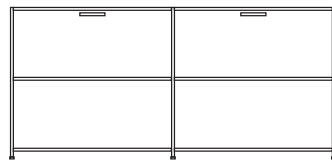

console 2 flap doors argile lacquer

DIMENSIONS

H 31 - "
W 67 - "
D 18 - "