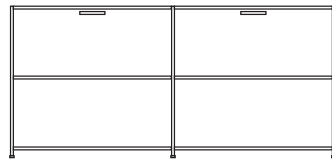

H 31 - "
W 43 - "
D 18 - "

console 1 drop flap perle lacquer

DIMENSIONS

H 31 - "
W 43 - "
D 18 - "

glass shelf for t.v. cabinet w 84 3/4" (215 cm) & console w 42 1/2" (108 cm) clear glass

DIMENSIONS

console 2 flap doors lacquer - pack of colors