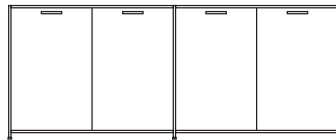

DIMENSIONS
H 31 - "
W 67 - "
D 18 - "

pair of glass shelves clear glass

DIMENSIONS

sideboard 2 doors + 3 drawers lacquer
- pack of colors

DIMENSIONS

H 34 - "
W 64 - "
D 18 - "

sideboard 2 doors + 3 drawers argile
lacquer

DIMENSIONS

H 34 - "
W 64 - "
D 18 - "

sideboard 2 doors + 3 drawers white
lacquer

DIMENSIONS
H 34 - "
W 64 - "
D 18 - "

sideboard 2 doors + 3 drawers perle
lacquer

DIMENSIONS
H 34 - "
W 64 - "
D 18 - "

sideboard 4 doors lacquer - pack of
colors