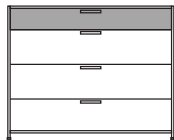

1 upper drawer for dresser argile
lacquer

DIMENSIONS