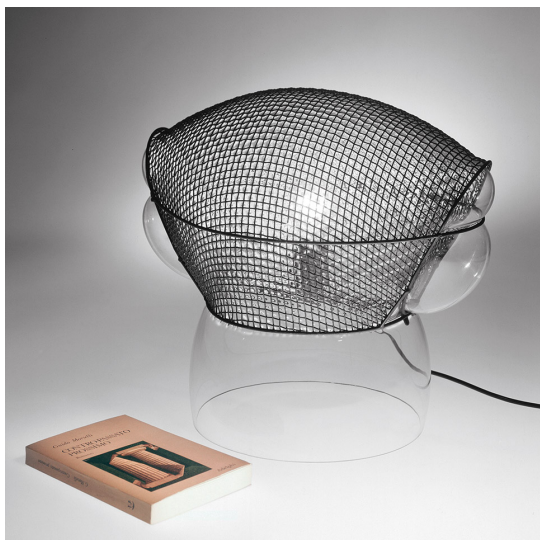

Patroclo

Gae Aulenti

IP20