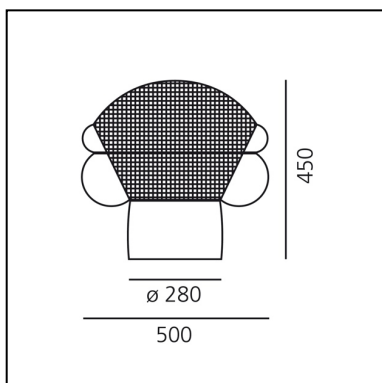

## LUMINAIRE \*

- Watt: **15W**
- Voltage: **220V-240V**
- Delivered lumen output: **1180lm**
- Dimmer Typology: **Microswitch Dimmer**

\* Photometric data may vary depending on the source installed. Light measurements are provided in relative form and technical lighting calculations may be updated according to the effective source used.

## DIMENSIONS

- Width: **500 mm**
- Height: **450 mm**
- Base Diameter: **280 mm**
- Impact Resistance: **N/D**
- Glow Wire Test: **N/D°**