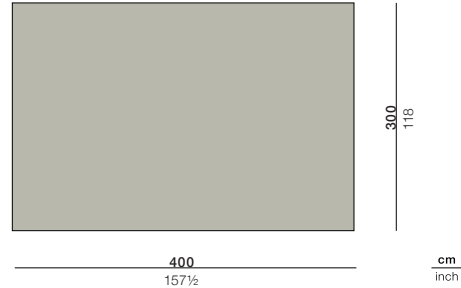

VID

Carpet SOLID

Design by **DEDON DESIGN STUDIO** | Ref. **BRE** | 300 x 400 cm / 118" x 157 1/2"

Measurements

Collection: VID carpets help to create beautiful outdoor atmospheres, giving definition to open spaces while providing the perfect backdrop for all DEDON furniture collections. Woven by hand from weather- and UV-resistant yarns, VID combines luxuriousness with practicality. Neutral and versatile, the carpets come in two sizes, styles and color ways.

Carpet SOLID: This 300 x 400cm handwoven carpet features a solid pattern with uni-weaving. It comes in the color canvas.

Material: VID is handwoven and consists of 100% polypropylene. Designed and treated for outdoor use, it is UV- and weather-resistant.