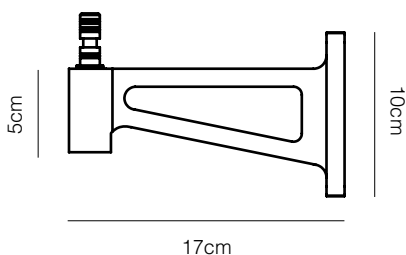

# Original 1227™ Mini Wall Mounted Lamp

ANGLEPOISE®

Original 1227™ Mini Collection | Technical Sheet

Launched In 2015 | Designed by George Carwardine

23cm

13cm

14cm

13cm

5cm

17cm

24.8cm

10cm

5cm

10cm

17cm

## Dimensions

- Shade diameter: 13cm
- Shade height: 14cm
- Max reach: 50cm (from wall mount to shade)
- Cable length: 180cm
- Lamp packaging (L x W x H): 28cm x 19cm x 46.5cm
- Lamp packaged weight: 3.3kg