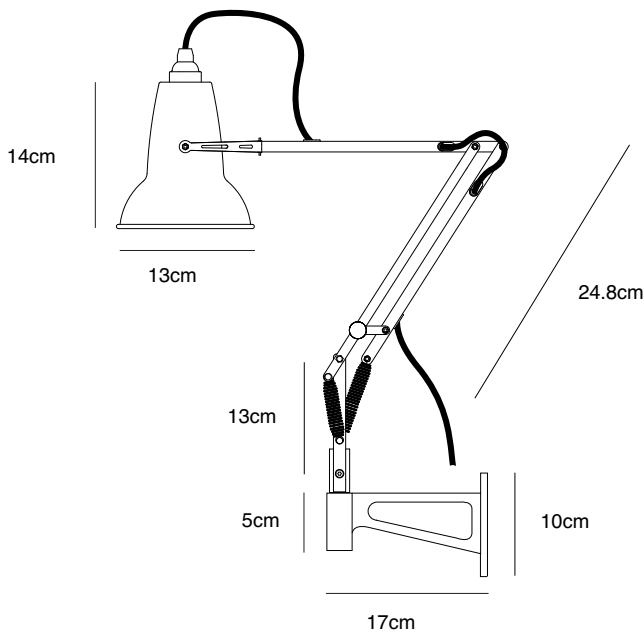

# Original 1227™ Mini Wall Mounted Lamp

ANGLEPOISE®

Original 1227™ Mini Collection | Technical Sheet

Launched In 2015 | Designed by George Carwardine

23cm

13cm

14cm

13cm

5cm

17cm

24.8cm

10cm

5cm

10cm

17cm

## Description

Offering maximum flexibility in a tiny package, our Original Mini 1227™ wall mounted lamp has an articulated arm so that it can be moved around to suit and, when it's not in use, it can simply be folded back against the wall.

## Dimensions

- Shade diameter: 13cm
- Shade height: 14cm
- Max reach: 50cm (from wall mount to shade)
- Cable length: 180cm
- Lamp packaging (L x W x H): 28cm x 19cm x 46.5cm
- Lamp packaged weight: 3.3kg