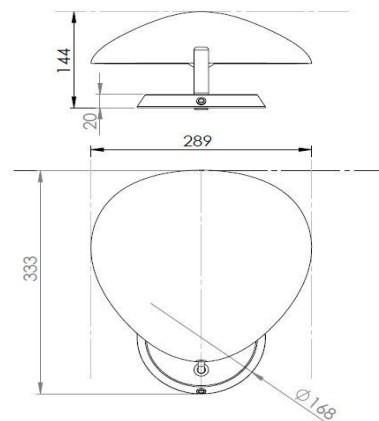

VERSION - COBRA WALL LAMP

Order item - look for part number in the pricelist.

Series contains the following:

- GM1 GRÄSHOPPA
- GM2 COBRA TABLE
- GM3 COBRA FLOOR
- GRÄSHOPPA TASK TABLE LAMP
- GRÄSHOPPA PENDANT
- COBRA WALL LAMP