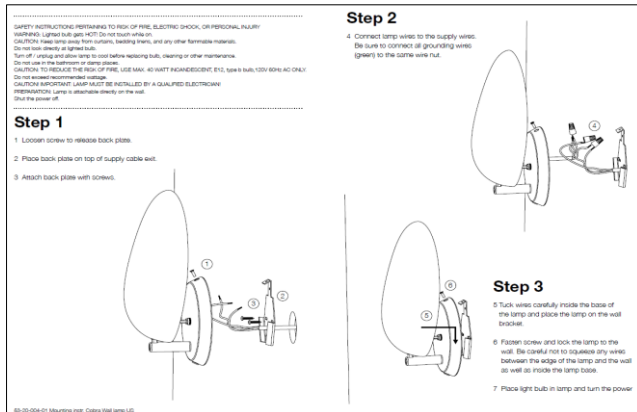

ACCESSORIES

-

ENVIRONMENT

-

TESTS

-

CERTIFICATION AND LABELS

CUL-APPROVED

SAFETY INSTRUCTIONS

If the cord or plug is damaged, unplug it from the socket with dry hands. Do not use the lamp until it is repaired by a qualified Electrician.

Instructions document: No. 53-20-004-01

LIGHT SOURCE:

- Socket: E12 base
- Bulb types recommended:

- Recommended light sources:
  - *Halogen light bulb*
  - Recommended wattage: 46 W
  - Max wattage: 46 W

- *All fluorescens light bulbs*
- Recommended wattage: 15 W
- Max wattage: 15 W

- *LED retrofit light bulbs*
- Recommended wattage: 7 W
- Max wattage: 9 W

- *Max. light out put for above lamps:*
- 800 Lumens = (60WATT incandescent bulbs)

- All lamps can be fitted with a dimmer -Please contact your local electrician.

- Lightbulb not included
- *US plug: Type A, 2 PIN, 15 amp, (NEMA 1-15)*
- *US voltage: 120 V*
- *Frequency: 60 Hz*
- *Supply voltage: AC power ~*
- *Normally Closed: IP20*

Class II / Double insulated

Mark for Canada and the U.S.

Luminaires accepted for mounting on a flammable base