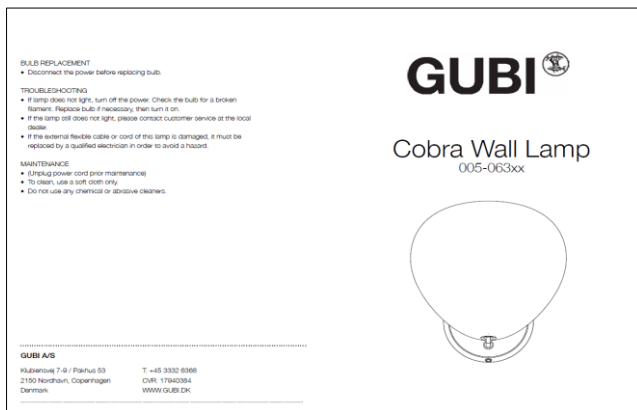

ACCESSORIES

-

ENVIRONMENT

-

TESTS

-

CERTIFICATION AND LABELS

CUL-APPROVED

SAFETY INSTRUCTIONS

If the cord or plug is damaged, unplug it from the socket with dry hands. Do not use the lamp until it is repaired by a qualified Electrician.

Instructions document: No. 53-20-004-01

LIGHT SOURCE:

- Socket: E12 base
- Bulb types recommended:

- Recommended light sources:
  - *Halogen light bulb*
  - Recommended wattage: 46 W
  - Max wattage: 46 W

- *All fluorescens light bulbs*
- Recommended wattage: 15 W
- Max wattage: 15 W

- *LED retrofit light bulbs*
- Recommended wattage: 7 W
- Max wattage: 9 W

- *Max. light out put for above lamps:*
- 800 Lumens = (60WATT incandescent bulbs)

- All lamps can be fitted with a dimmer -Please contact your local electrician.

- Lightbulb not included
- *US plug: Type A, 2 PIN, 15 amp, (NEMA 1-15)*
- *US voltage: 120 V*
- *Frequency: 60 Hz*
- *Supply voltage: AC power ~*
- *Normally Closed: IP20*

Class II / Double insulated

Mark for Canada and the U.S.

Luminaires accepted for mounting on a flammable base