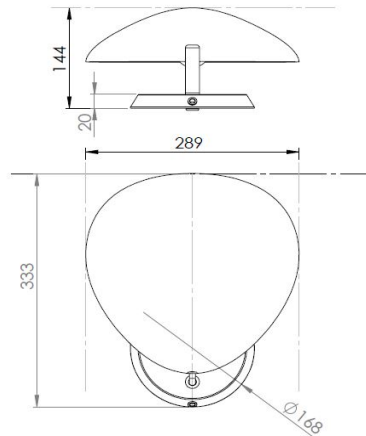

MEASUREMENT - *L x W x H inches*

- Lamp height: 13,1 inches
- Lamp depth: 5,6 inches
- Wall base diameter: dia. 6,6 inches
- Wall base height: 0,8 inches
- Shade height: 3 inches
- Shade depth: 11,4 inches
- Cable length, exposed: Approx. 7,9 inches

COLORS

// Jet Black

// Matt white

FACTS

MEASUREMENT - L x W x H mm

Lamp height: 333 mm
 Lamp depth: 144 mm
 Wall base diameter: Ø168 mm
 Wall base height: 20 mm
 Shade height: 78 mm
 Shade depth: 289 mm
 Cable length, exposed: Approx. 2500 mm