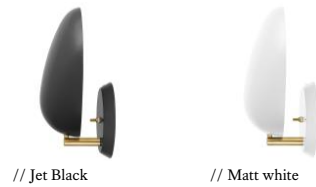

Designed by Greta Grossman

PRODUCT

COLORS

Item no.: 005-0630
 + style code:
 - 1HW: Jet Black
 - 5HW: Matt White

DESCRIPTION

The classic Cobra lamp takes its name from the shape of the oval shade, which is reminiscent of a Cobra's neck (or hood). A solid brass arm joins the wall base and shade. The shade can be tilted 90 degrees from vertical to horizontal and it can be rotated 360 degrees. The base cover and the shade is in powder-coated steel. A bracket for the mounting on the wall is integrated in the base. Switch integrated in the base.

VERSION - COBRA WALL LAMP

- Jet Black / White inside // RAL 9005 / RAL 9003 // Gloss level 20 / Gloss level 20
- Matt white / White inside // RAL 9003 / RAL 9003 // Gloss level 20 / Gloss level 20

VERSION - COBRA WALL LAMP

MEASUREMENT - *L x W x H inches*

- Lamp height: 13,1 inches
- Lamp depth: 5,6 inches
- Wall base diameter: dia. 6,6 inches
- Wall base height: 0,8 inches
- Shade height: 3 inches
- Shade depth: 11,4 inches
- Cable length, exposed: Approx. 7,9 inches