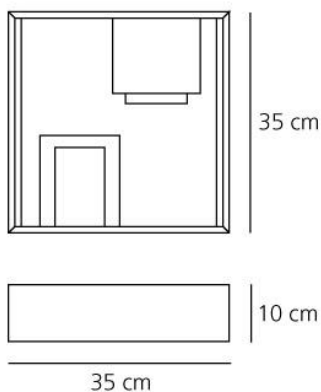

DIMENSIONS

Length:	cm 35
Width:	cm 35
Height:	cm 10

DIMENSIONS

LAMPS NOT INCLUDED

<input type="checkbox"/>	Category:	HALO
	Number:	2
	Lbs:	D45
	Watt:	30W
	Socket:	E14
	Luminous Flux (lm):	405lm

COLOUR

ALTERNATIVE LAMPS

MATERIALS:

steel

DESCRIPTION:

A table or wall lamp, with geometrical metal screens creating light and dark, screened and clear, all enclosed in a square frame: it is both a light object and a lamp. A lighting sculpture with a strong styling connotation to the '60s. Structure in white enameled, folded and welded plate. Ability to mount LED light source E14 (LED light source not included).

FEATURES

Product name:	Fato
Article Code:	0048010A
Colour:	White
Material:	steel
Series:	Design, Modern Classic
Environment:	Indoor
Area contract:	Private Residence

OPTICS

Emission:	Indirect
-----------	----------

DIMENSIONS

Length:	cm 35
Width:	cm 35
Height:	cm 10
Glow Wire Test:	N/D °

DIMENSIONS

LAMPS NOT INCLUDED

<input type="checkbox"/>	Category:	HALO
	Number:	2
	Lbs:	D45
	Watt:	30W
	Socket:	E14
	Luminous Flux (lm):	405lm