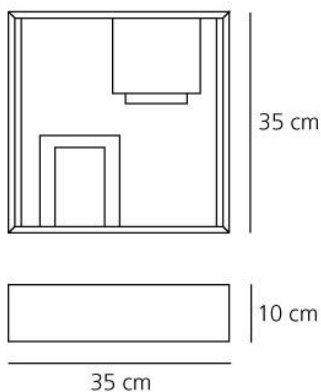

DIMENSIONS

Length:	cm 35
Width:	cm 35
Height:	cm 10

DIMENSIONS

LAMPS NOT INCLUDED

<input type="checkbox"/>	Category:	HALO
	Number:	2
	Lbs:	D45
	Watt:	30W
	Socket:	E14
	Luminous Flux (lm):	405lm

COLOUR

ALTERNATIVE LAMPS

MATERIALS:

steel

DESCRIPTION:

A table or wall lamp, with geometrical metal screens creating light and dark, screened and clear, all enclosed in a square frame: it is both a light object and a lamp. A lighting sculpture with a strong styling connotation to the '60s. Structure in white enameled, folded and welded plate. Ability to mount LED light source E14 (LED light source not included).

DIMENSIONS

Length:	cm 35
Width:	cm 35
Height:	cm 10
Glow Wire Test:	N/D °

DIMENSIONS

LAMPS NOT INCLUDED

<input type="checkbox"/>	Category:	HALO
	Number:	2
	Lbs:	D45
	Watt:	30W
	Socket:	E14
	Luminous Flux (lm):	405lm