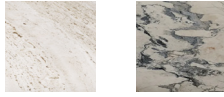

STRUCTURE AND LEGS FINISH

White Travertine stone, Electric Grey stone

MATERIALS

Travertine, Ceramic

Dimensions

WIDTH	80 cm / 31.5 in
DEPTH	80 cm / 31.5 in
HEIGHT	30 cm / 11.8 in
TABLE TOP THICKNESS	2 cm / 0.8 in

Weight

TOTAL WEIGHT	72 kg / 161 lbs

Number of parcels 1

PACKAGING

PACKAGING LENGTH	91 cm / 35.8 in
PACKAGING WIDTH	92 cm / 36.2 in
PACKAGING HEIGHT	48 cm / 18.9 in
PACKAGING WEIGHT	43 kg / 95 lbs
GROSS WEIGHT	115 kg / 256 lbs

Glides

FELT GLIDES	Included as standard