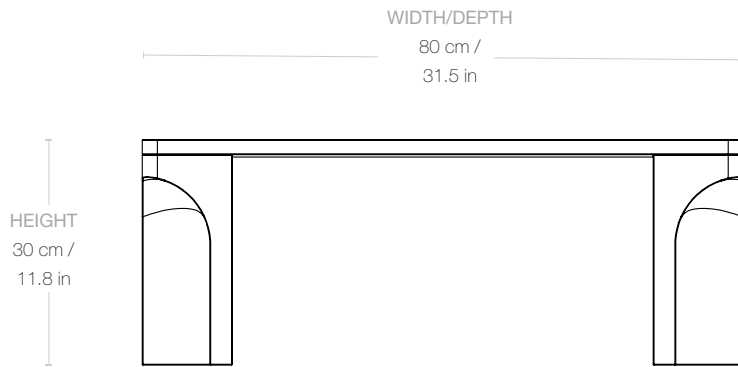

#### TABLE TOP FINISH

White Traverine stone, Electric Grey stone

STRUCTURE AND LEGS FINISH

White Travertine stone, Electric Grey stone

MATERIALS

Travertine, Ceramic

---

Dimensions

WIDTH	80 cm / 31.5 in
DEPTH	80 cm / 31.5 in
HEIGHT	30 cm / 11.8 in
TABLE TOP THICKNESS	2 cm / 0.8 in

---

Weight

TOTAL WEIGHT	72 kg / 161 lbs
--------------	-----------------

---

Number of parcels 1

PACKAGING

PACKAGING LENGTH	91 cm / 35.8 in
PACKAGING WIDTH	92 cm / 36.2 in
PACKAGING HEIGHT	48 cm / 18.9 in
PACKAGING WEIGHT	43 kg / 95 lbs
GROSS WEIGHT	115 kg / 256 lbs

---

Glides

FELT GLIDES	Included as standard
-------------	----------------------