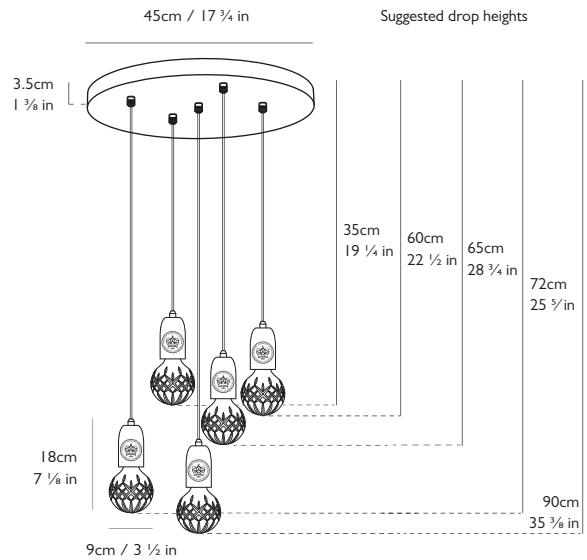

LEE BROOM

CRYSTAL BULB CHANDELIER 5 PIECE

PRODUCT DETAILS

Name

Crystal Bulb Chandelier 5 Piece

Product Code	110-130v	220-240v
Clear Crystal Bulb Brushed Brass	● CB0141	CB0041
Frosted Crystal Bulb Brushed Brass	● CB0142	CB0042
Clear Crystal Bulb Polished Chrome	● CB0145	CB0045
Frosted Crystal Bulb Polished Chrome	● CB0146	CB0046

Materials

Clear or frosted lead crystal, steel

Illumination 110-130v

10w, 2700k, 260 lumen

Bulb: E26, 2w LED, 100 lumen, 10k hrs (5x supplied)

Illumination 220-240v

10w, 2700k, 260 lumen

Bulb: E27, 2w LED, 100 lumen, 10k hrs (5x supplied)

5 x H 18cm x Dia 9cm / H 7 1/8 in x Dia 3 1/2 in

Suspension

Length: 5 x 300cm / 118 1/8 in

Adjustable cord

Fabric outer in matching finish

Ceiling Plate / Canopy

H 3.5cm x Dia 45cm / H 1 3/8 in x Dia 17 3/4 in

Round steel in satin white finish

Weight

Product (net) 7.05kg / 15.5 lb / Boxed (gross) 7.25kg / 15.9 lb

Note

From 1st May 2018, the Crystal Bulb will be supplied with our new improved 1w LED which is more energy efficient. The output of the LED will still be 2700k and 100 lumen