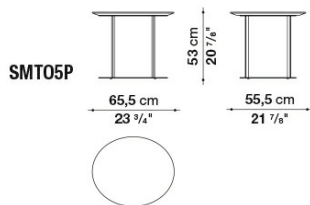

Ferrules:

plastic material

Technical drawings

SMT4L

SMT05L

SMT05P

SMT08L

SMTV11

SMTV11P

SMTV14

SMTV14P

SMTB15

SMTB19

B&B Italia reserves the right to make technological and aesthetic improvements to its models, including changes to the sizes and materials, without notice. The technical drawings do not define the details of the product. The measurements shown are indicative and may undergo changes. In particular, the dimensions relevant to the padded parts are subject to usage tolerances over time caused by the normal adjustment of the padding. For the specific information, please contact the dealer closest to you.