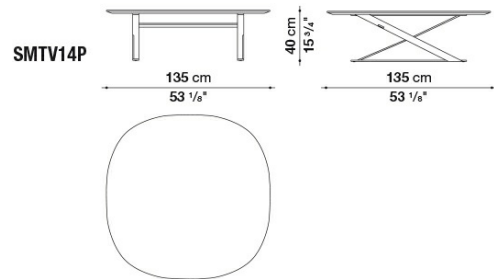

Ferrules:

plastic material

Technical drawings

SMT4L

SMT05L

SMT05P

SMT08L

SMTV11

SMTV11P

SMTV14

SMTV14P

SMTB15

SMTB19

B&B Italia reserves the right to make technological and aesthetic improvements to its models, including changes to the sizes and materials, without notice. The technical drawings do not define the details of the product. The measurements shown are indicative and may undergo changes. In particular, the dimensions relevant to the padded parts are subject to usage tolerances over time caused by the normal adjustment of the padding. For the specific information, please contact the dealer closest to you.