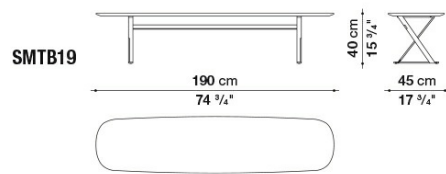

Ferrules:

plastic material

Technical drawings

SMT4L

SMT05L

SMT05P

SMT08L

SMTV11

SMTV11P

SMTV14

SMTV14P

SMTB15

SMTB19

B&B Italia reserves the right to make technological and aesthetic improvements to its models, including changes to the sizes and materials, without notice. The technical drawings do not define the details of the product. The measurements shown are indicative and may undergo changes. In particular, the dimensions relevant to the padded parts are subject to usage tolerances over time caused by the normal adjustment of the padding. For the specific information, please contact the dealer closest to you.