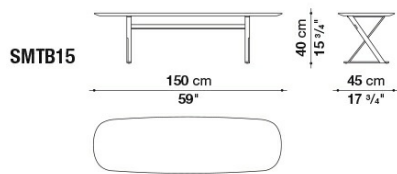

Ferrules:

plastic material

Technical drawings

SMT4L

SMT05L

SMT05P

SMT08L

SMTV11

SMTV11P

SMTV14

SMTV14P

SMTB15

SMTB19

B&B Italia reserves the right to make technological and aesthetic improvements to its models, including changes to the sizes and materials, without notice. The technical drawings do not define the details of the product. The measurements shown are indicative and may undergo changes. In particular, the dimensions relevant to the padded parts are subject to usage tolerances over time caused by the normal adjustment of the padding. For the specific information, please contact the dealer closest to you.