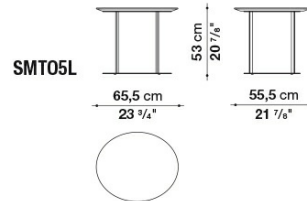

Technical drawings

SMT4L

SMT05L