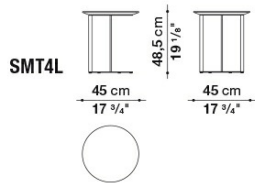

Technical drawings

SMT4L