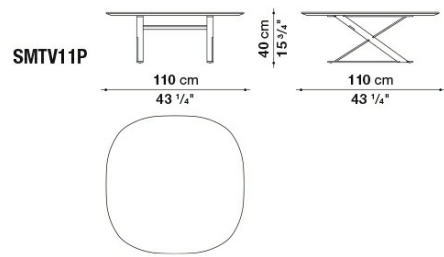

Ferrules:

plastic material

Technical drawings

SMT4L

SMT05L

SMT05P

SMT08L

SMTV11

SMTV11P

SMTV14

SMTV14P

SMTB15

SMTB19

B&B Italia reserves the right to make technological and aesthetic improvements to its models, including changes to the sizes and materials, without notice. The technical drawings do not define the details of the product. The measurements shown are indicative and may undergo changes. In particular, the dimensions relevant to the padded parts are subject to usage tolerances over time caused by the normal adjustment of the padding. For the specific information, please contact the dealer closest to you.