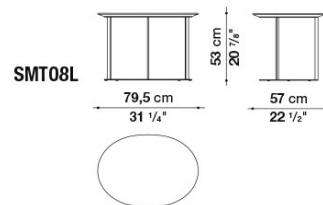

Ferrules:

plastic material

Technical drawings

SMT4L

SMT05L

SMT05P

SMT08L

SMTV11

SMTV11P

SMTV14

SMTV14P

SMTB15

SMTB19

B&B Italia reserves the right to make technological and aesthetic improvements to its models, including changes to the sizes and materials, without notice. The technical drawings do not define the details of the product. The measurements shown are indicative and may undergo changes. In particular, the dimensions relevant to the padded parts are subject to usage tolerances over time caused by the normal adjustment of the padding. For the specific information, please contact the dealer closest to you.