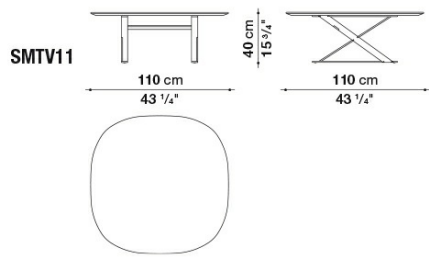

Ferrules:

plastic material

Technical drawings

SMT4L

SMT05L

SMT05P

SMT08L

SMTV11

SMTV11P

SMTV14

SMTV14P

SMTB15

SMTB19

B&B Italia reserves the right to make technological and aesthetic improvements to its models, including changes to the sizes and materials, without notice. The technical drawings do not define the details of the product. The measurements shown are indicative and may undergo changes. In particular, the dimensions relevant to the padded parts are subject to usage tolerances over time caused by the normal adjustment of the padding. For the specific information, please contact the dealer closest to you.