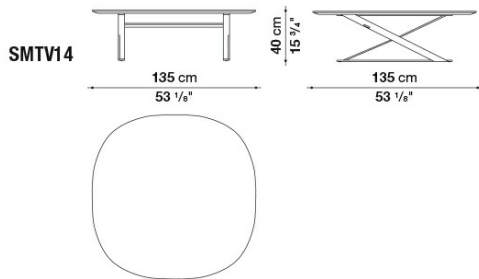

Ferrules:

plastic material

Technical drawings

SMT4L

SMT05L

SMT05P

SMT08L

SMTV11

SMTV11P

SMTV14

SMTV14P

SMTB15

SMTB19

B&B Italia reserves the right to make technological and aesthetic improvements to its models, including changes to the sizes and materials, without notice. The technical drawings do not define the details of the product. The measurements shown are indicative and may undergo changes. In particular, the dimensions relevant to the padded parts are subject to usage tolerances over time caused by the normal adjustment of the padding. For the specific information, please contact the dealer closest to you.