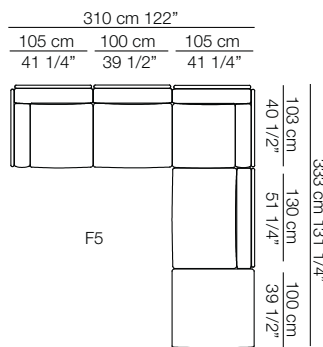

Chaise longue con 1 bracciolo Chaise longue with 1 armrest

Versione in cuoio
Cow hide version

Pouf

Frame sofa
 Suppli armchair
 Cradle small table
 Island small table
 Vela screen

FRAME

Composizioni
 Compositions

arflex

Sizes, weights and finishes may change without previous notice. All dimensions are expressed in centimeters and inches. File CAD 2D-3D available on www.arflex.com For more information on product visit www.arflex.com, or contact us at : info@arflex.it