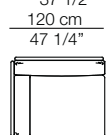

Frame sofa composition F5

FRAME

Divani Sofas

Versione in cuoio
Cow hide version

Elementi con 1 bracciolo Units with 1 armrest

Elementi senza braccioli Units without armrests

Elementi angolo Corner units

Versione in cuoio
Cow hide version

arflex

Sizes, weights and finishes may change without previous notice. All dimensions are expressed in centimeters and inches. File CAD 2D-3D available on www.arflex.com For more information on product visit www.arflex.com, or contact us at : info@arflex.it