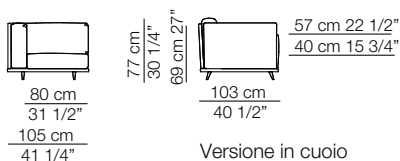

Frame sofa composition F5

FRAME

Divani Sofas

Versione in cuoio
Cow hide version

Elementi con 1 bracciolo Units with 1 armrest

Elementi senza braccioli Units without armrests

Elementi angolo Corner units

Versione in cuoio
Cow hide version

arflex

Sizes, weights and finishes may change without previous notice. All dimensions are expressed in centimeters and inches. File CAD 2D-3D available on www.arflex.com For more information on product visit www.arflex.com, or contact us at : info@arflex.it