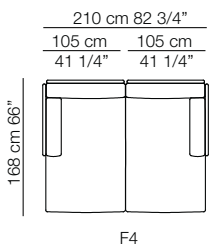

Chaise longue con 1 bracciolo Chaise longue with 1 armrest

Versione in cuoio
Cow hide version

Pouf

Frame sofa
 Suppli armchair
 Cradle small table
 Island small table
 Vela screen

FRAME

Composizioni
 Compositions

arflex

Sizes, weights and finishes may change without previous notice. All dimensions are expressed in centimeters and inches. File CAD 2D-3D available on www.arflex.com For more information on product visit www.arflex.com, or contact us at : info@arflex.it