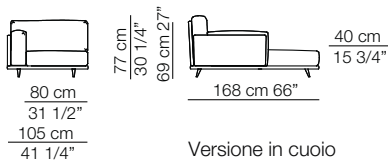

Chaise longue con 1 bracciolo Chaise longue with 1 armrest