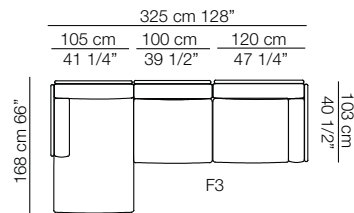

Chaise longue con 1 bracciolo Chaise longue with 1 armrest

Versione in cuoio
Cow hide version

Pouf

Frame sofa
 Suppli armchair
 Cradle small table
 Island small table
 Vela screen

FRAME

Composizioni
 Compositions

arflex

Sizes, weights and finishes may change without previous notice. All dimensions are expressed in centimeters and inches. File CAD 2D-3D available on www.arflex.com For more information on product visit www.arflex.com, or contact us at : info@arflex.it