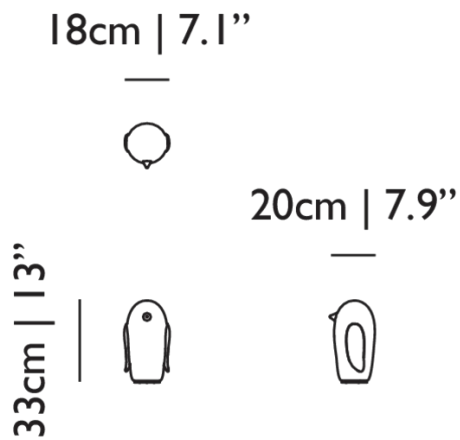

23cm | 9.1"

23cm | 9.1"

24cm | 9.5"

Product

WIDTH 23cm | 9.1"
HEIGHT 17cm | 6.7"
DEPTH 24cm | 9.4"
WEIGHT NETTO 1.3kg | 2.87lbs

Packaging

WIDTH 29.7cm | 11.7"
HEIGHT 39.7cm | 15.6"
CUBAGE 0.04m³ | 1.25ft³
LENGTH 30cm | 11.8"
WEIGHT 3kg | 6.61lbs

DIMMING & LIGHTING CONTROL

Dimmer on power cord

See last page for more information about the dimming possibilities.

Pet Light / Noot Noot (Penguin)

Dimensions

Product

WIDTH 18cm | 7.1"
HEIGHT 33cm | 13"
DEPTH 20cm | 7.9"
WEIGHT NETTO 1.5kg | 3.31lbs

Packaging

WIDTH 31cm | 12.2"
HEIGHT 31.5cm | 12.4"
CUBAGE 0.04m³ | 1.41ft³
LENGTH 41cm | 16.1"
WEIGHT 3kg | 6.61lbs

Technical CE

MATERIAL

Hand blown glass, gilded porcelain elements and base

ENERGY LABEL

Energy Label A

21cm | 8.3"

27cm | 10.6"

21cm | 8.3"

Product

WIDTH 21cm | 8.3"

HEIGHT 27cm | 10.6"

DEPTH 25cm | 9.8"

WEIGHT NETTO 1.5kg | 3.31lbs