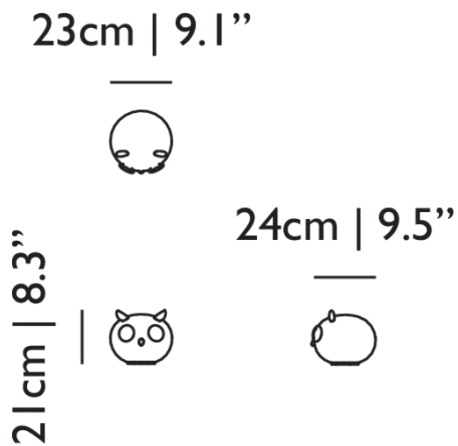

Packaging

WIDTH 31cm | 12.2"
HEIGHT 31.5cm | 12.4"
CUBAGE 0.04m³ | 1.41ft³
LENGTH 41cm | 16.1"
WEIGHT 3kg | 6.61lbs

Technical CE

MATERIAL

Hand blown glass, gilded porcelain elements and base

ENERGY LABEL

Energy Label A

21cm | 8.3"

27cm | 10.6"

21cm | 8.3"

Product

WIDTH 21cm | 8.3"

HEIGHT 27cm | 10.6"

DEPTH 25cm | 9.8"

WEIGHT NETTO 1.5kg | 3.31lbs

CRI

80

LIGHT DIRECTION

All directions

LIGHT OUTPUT

250 lm

DIMMING & LIGHTING CONTROL

Dimmer on power cord

See last page for more information about the dimming possibilities.

Pet Light / Uhuh (owl)

Dimensions

Product

WIDTH 23cm | 9.1"
HEIGHT 21cm | 8.3"
DEPTH 24cm | 9.4"
WEIGHT NETTO 1.5kg | 3.31lbs

Packaging

WIDTH 31cm | 12.2"
HEIGHT 31.5cm | 12.4"
CUBAGE 0.04m³ | 1.41ft³
LENGTH 41cm | 16.1"
WEIGHT 3kg | 6.61lbs