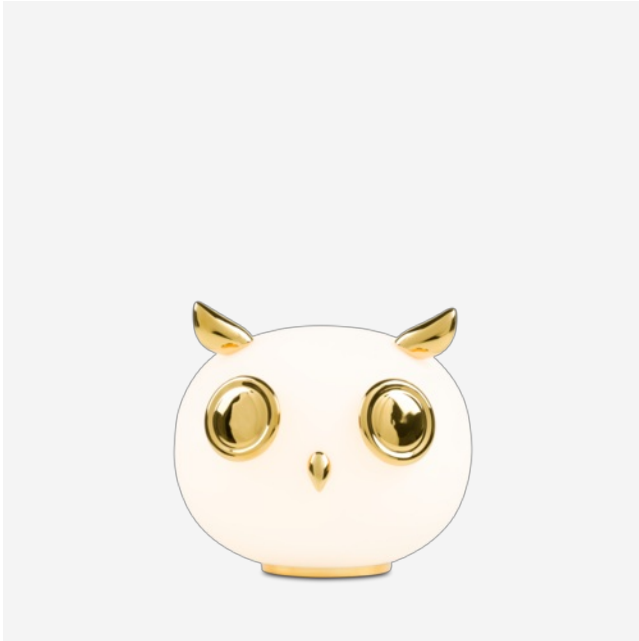

Pet Light

MARCEL WANDERS STUDIO

Grwoww, Uhuh, Purr & Noot Noot (tiger, owl, rabbit & penguin) are a series of table lamps by Marcel Wanders with their very own personalities and characteristics. Rounded, endearing and elegant, they find their place in any kind of interior climate and environment. Their frosted glass bodies, decorated with touches of gold, emit a sunny, heart-warming light glow. Choose your favourite characters amongst a tiger, a penguin, a rabbit and an owl and enjoy a wonderland of fairy tale characters with heaps of charm!

Detailing

Gold plated ceramic features bring the animals to life, accessorizing them with precious jewels that complement their snowy bodies.

Colours

Matt white with
golden elements

Pet Light / Grwoww

Dimensions