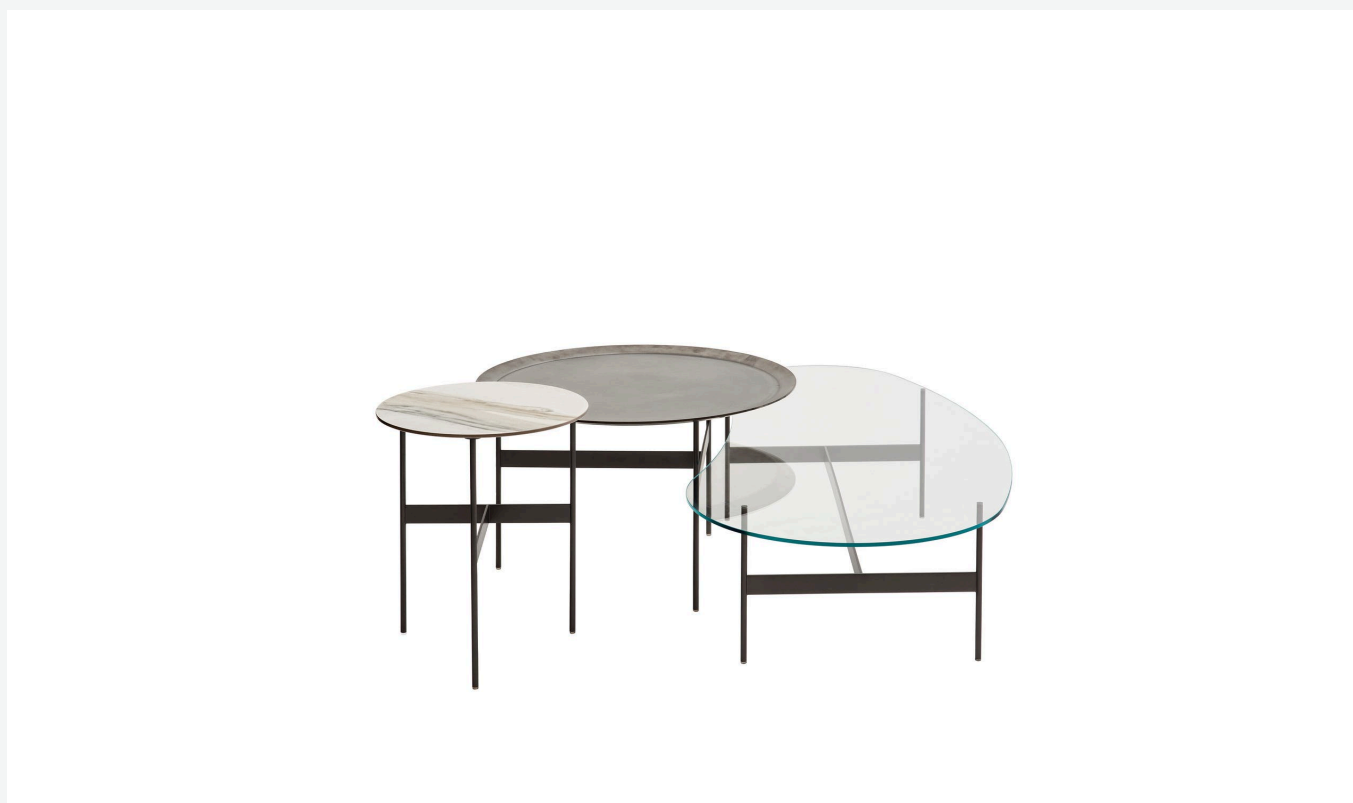

## Description

---

Lightness and simplicity distinguish Formiche (Ants in English) complements. The slender support frame (making reference to the name), with its shape and finish, picks up the theme of the feet in the sofa system. The rounded support of painted steel is connected by crosspiece to support the tops in different shapes, round, oval, or “kidney bean”. Formiche's various shapes and heights make it possible to compose different support systems. The tops themselves, made of several finishes, have a fine thickness of 8 mm.

## Technical information

---

**Top**

glass or porcelain stoneware

**Tray (FR47V-FR67V)**

aluminium sheet or wood

**Support frame**

drawn steel