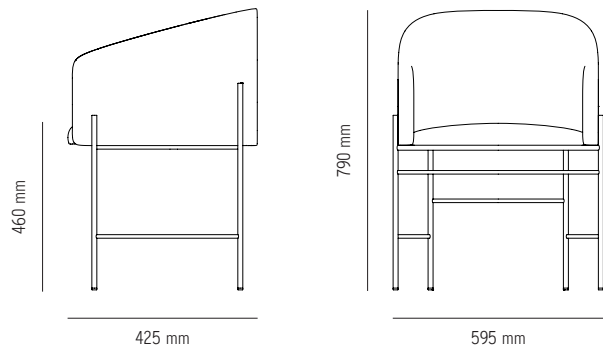

PRODUCT FACT SHEET > FURNITURE > COVENT CHAIR

SPECIFICATION

PRODUCT NAME	COVENT CHAIR
DESIGNER	ARDE DESIGN STUDIO
YEAR	2017
CATEGORY	FURNITURE
TYPE	CHAIR
MATERIAL	POWDER COATED STEEL AND PLYWOOD CORE WITH COLD MOULDED FOAM AND UPHOLSTERY IN SELECTED MATERIAL
COLOR /VARIATION	IRON BLACK OR METALLIC WHITE FRAME WITH UPHOLSTERY IN SELECTED MATERIAL
DELIVERY	4-6 WEEKS
PRODUCT DIMENSIONS	H: 790 X W 595 X 425 MM SH: 460 MM
PACKAGING DIMENSIONS	H: 874 X W: 627 X D: 577 MM
WEIGHT	10,5 KG
CONTRY OF ORIGION	EU
MASTERPACKAGING	1