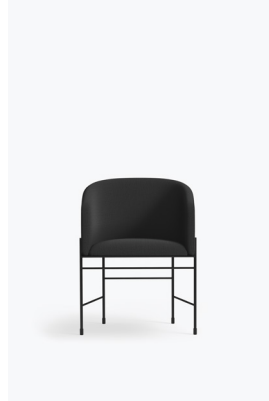

Kvadrat Floyd 792