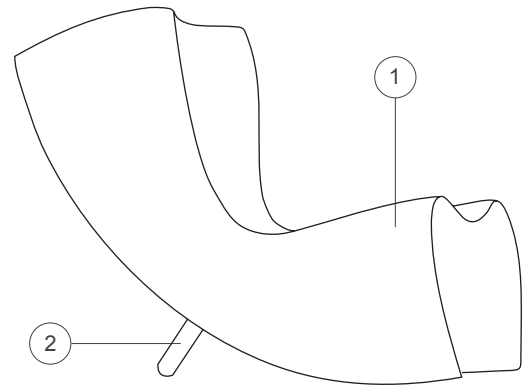

# FELT CHAIR

Marc Newson

cappellini

Armchair with reinforced fiberglass body, back leg in polished natural aluminum. Available in polished lacquer in yellow, orange, red, green, blue, white or black. Suitable for outdoor.

## Used materials

## Dimensions