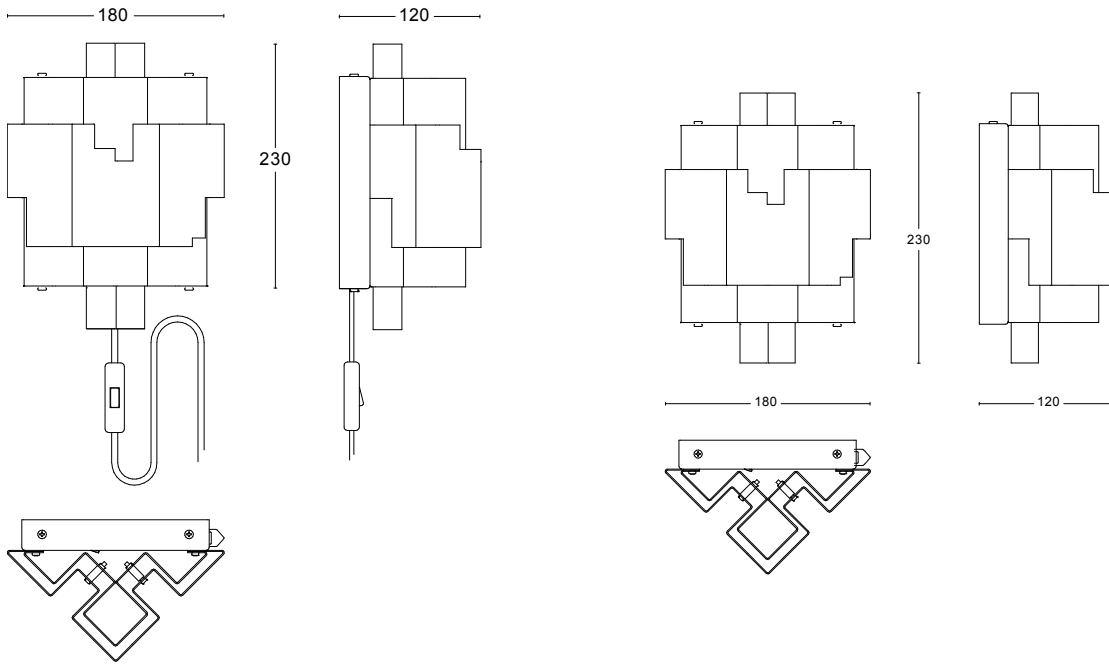

Dimensions

External Cable

Hard Wired

For more info, visit our website