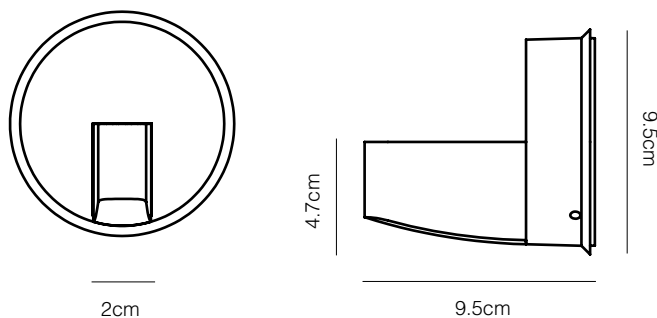

Type 75™ Mini Wall Mounted Lamp

ANGLEPOISE®

Type 75™ Mini Collection | Technical Sheet

Launched In 2011 | Designed by Sir Kenneth Grange

Product

Wall Mounted Lamp - Slate Grey
Wall Mounted Lamp - Alpine White
Wall Mounted Lamp - Jet Black

Accessory is included and is colour-matched.

Accessories

Wall Bracket - Jet Black
Wall Bracket - Alpine White
Wall Bracket - Slate Grey
Wall Bracket - Brushed Aluminium

Description

Our Type Range Wall Bracket gives you the flexibility to mount any of our Type Range lights to the wall, freeing up valuable surface space and allowing you to focus your task light precisely where it is most needed. New features include a more subtle profile, a broader back plate (for better stability), options for hardwiring a lamp or trailing cable to the wall socket and four beautiful, colour-matched finishes.

Materials

- Matt paint or brushed aluminium finish
- Aluminium shade
- Aluminium arms
- Chrome plated fittings
- Anglepoise® constant tension spring technology
- Die cast aluminium wall bracket
- Plated steel back plate on wall bracket

Dimensions

- Shade diameter: 13cm
- Shade height: 15cm
- Max reach: 50cm (from base to shade)
- Cable length: 180cm
- Lamp Packaging (L x W x H): 23cm x 16.5cm x 46.5cm
- Lamp Packaged Weight: 2.79kg

Electrical

- Voltage 220/240V, 50/60Hz
- Class II - Double insulated
- Note: Bulb weight critical for balance. Approximate bulb weight 25-45g
- Inline cable switch (22cm from product)
- Plug: 2-pin Europlug to CEE 7/16
- E14 lamp holder
- Maximum permitted bulb: 15W CFL / 6W LED E14
- Supplied with compatible 5.5W LED E14 bulb
  - Luminous Intensity: 470lm
  - Life: 15,000 Hours
  - Non-dimmable
  - Colour Temperature: 2700K
  - CRI (Ra): 80