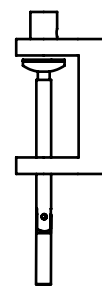

## Dimensions

- Shade diameter: 13cm
- Shade height: 15cm
- Max reach: 50cm (from base to shade)
- Cable length: 180cm
- Lamp Packaging (L x W x H): 23cm x 16.5cm x 46.5cm
- Lamp Packaged Weight: 2.79kg

# Type Range Accessories

ANGLEPOISE®

Type Range Accessories | Technical Sheet

Designed by Sir Kenneth Grange

6cm

6cm

3cm

3.7cm

6cm

11cm

2cm

4.7cm

9.5cm

9.5cm

25cm

91cm