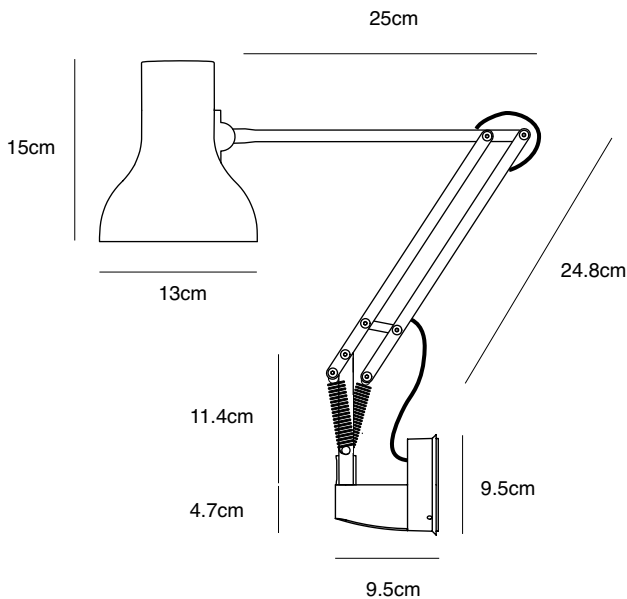

Type 75™ Mini Wall Mounted Lamp

ANGLEPOISE®

Type 75™ Mini Collection | Technical Sheet

Launched In 2011 | Designed by Sir Kenneth Grange

Product

Wall Mounted Lamp - Slate Grey
Wall Mounted Lamp - Alpine White
Wall Mounted Lamp - Jet Black

Accessory is included and is colour-matched.

Accessories

Wall Bracket - Jet Black
Wall Bracket - Alpine White
Wall Bracket - Slate Grey
Wall Bracket - Brushed Aluminium

Description

Our Type Range Wall Bracket gives you the flexibility to mount any of our Type Range lights to the wall, freeing up valuable surface space and allowing you to focus your task light precisely where it is most needed. New features include a more subtle profile, a broader back plate (for better stability), options for hardwiring a lamp or trailing cable to the wall socket and four beautiful, colour-matched finishes.

Materials

- Matt paint or brushed aluminium finish
- Aluminium shade
- Aluminium arms
- Chrome plated fittings
- Anglepoise® constant tension spring technology
- Die cast aluminium wall bracket
- Plated steel back plate on wall bracket

Dimensions

- Shade diameter: 13cm
- Shade height: 15cm
- Max reach: 50cm (from base to shade)
- Cable length: 180cm
- Lamp Packaging (L x W x H): 23cm x 16.5cm x 46.5cm
- Lamp Packaged Weight: 2.79kg

Electrical

- Voltage 220/240V, 50/60Hz
- Class II - Double insulated
- Note: Bulb weight critical for balance. Approximate bulb weight 25-45g
- Inline cable switch (22cm from product)
- Plug: 2-pin Europlug to CEE 7/16
- E14 lamp holder
- Maximum permitted bulb: 15W CFL / 6W LED E14
- Supplied with compatible 5.5W LED E14 bulb
  - Luminous Intensity: 470lm
  - Life: 15,000 Hours
  - Non-dimmable
  - Colour Temperature: 2700K
  - CRI (Ra): 80