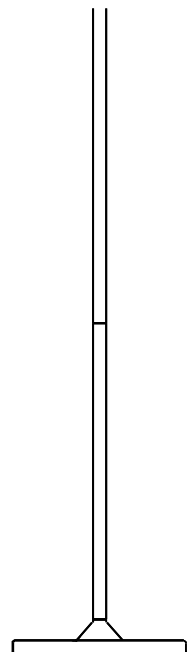

## Dimensions

- Shade diameter: 13cm
- Shade height: 15cm
- Max reach: 50cm (from base to shade)
- Cable length: 180cm
- Lamp Packaging (L x W x H): 23cm x 16.5cm x 46.5cm
- Lamp Packaged Weight: 2.79kg

## Electrical

- Voltage 220/240V, 50/60Hz
- Class II - Double insulated
- Note: Bulb weight critical for balance. Approximate bulb weight 25-45g
- Inline cable switch (22cm from product)
- Plug: 2-pin Europlug to CEE 7/16
- E14 lamp holder
- Maximum permitted bulb: 15W CFL / 6W LED E14
- Supplied with compatible 5.5W LED E14 bulb
  - Luminous Intensity: 470lm
  - Life: 15,000 Hours
  - Non-dimmable
  - Colour Temperature: 2700K
  - CRI (Ra): 80

# Type Range Accessories

ANGLEPOISE®

Type Range Accessories | Technical Sheet

Designed by Sir Kenneth Grange

6cm

6cm

3cm

3.7cm

6cm

11cm

2cm

4.7cm

9.5cm

9.5cm

25cm

91cm