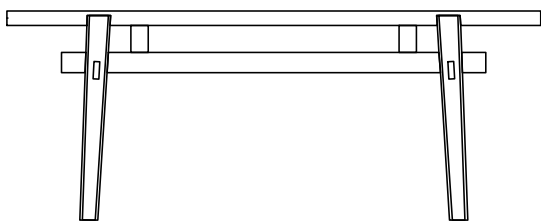

DESCRIPTION

Typology	Writing desk
Legs	Solid wood
Top	Panel of wooden particles in veneer

DIMENSIONS

1850
72 3/4"

725
28 1/2"

660
26"