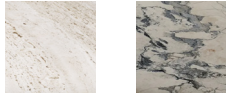


Doric Coffee Table - Rectangular

GamFratesi - 2022

ITEM NUMBER

Doric Coffee Table - Rectangular, White Travertine
Doric Coffee Table - Rectangular, Electric Grey

10109926
10112571

DESCRIPTION

The defining feature of the Doric Table is the inward curve of the legs, the result of material subtraction from a simple shape. What could have been a monolithic, hard-edged profile is given lightness and softness by carving into each of its four legs – a contemporary reinterpretation of the fluted detailing often found in the Doric column. As well as balancing historic and contemporary, the table is both curved and geometric, hard and soft, with the rectangular form of the tabletop counterbalanced by its gently rounded corners and the decorative contours of the carved legs.

Materials & Finishes

TABLE TOP FINISH

White Traverine stone, Electric Grey Stone

STRUCTURE AND LEGS FINISH

White Travertine stone, Electric Grey Stone

MATERIALS

Travertine, Ceramic

Dimensions