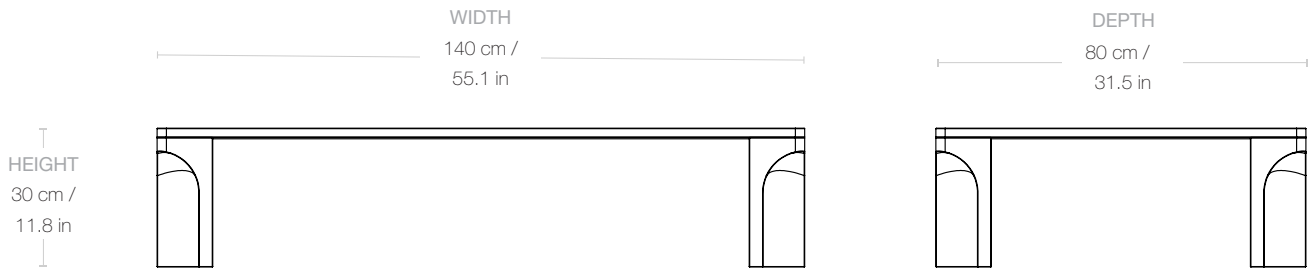


Doric Coffee Table - Rectangular

GamFratesi - 2022

ITEM NUMBER

Doric Coffee Table - Rectangular, White Travertine
Doric Coffee Table - Rectangular, Electric Grey

10109926
10112571

DESCRIPTION

The defining feature of the Doric Table is the inward curve of the legs, the result of material subtraction from a simple shape. What could have been a monolithic, hard-edged profile is given lightness and softness by carving into each of its four legs – a contemporary reinterpretation of the fluted detailing often found in the Doric column. As well as balancing historic and contemporary, the table is both curved and geometric, hard and soft, with the rectangular form of the tabletop counterbalanced by its gently rounded corners and the decorative contours of the carved legs.

Materials & Finishes

TABLE TOP FINISH

White Traverine stone, Electric Grey Stone

STRUCTURE AND LEGS FINISH

White Travertine stone, Electric Grey Stone

MATERIALS

Travertine, Ceramic

Dimensions

WIDTH	140 cm / 55.1 in
DEPTH	80 cm / 31.5 in
HEIGHT	30 cm / 11.8 in
TABLE TOP THICKNESS	2 cm / 0.8 in

Weight

TOTAL WEIGHT	105 kg / 232 lbs
--------------	------------------

Number of parcels	1
PACKAGING LENGTH	151 cm / 59.5 in
PACKAGING WIDTH	95 cm / 37.4 in
PACKAGING HEIGHT	48 cm / 18.9 in
PACKAGING WEIGHT	60 kg / 132 lbs
GROSS WEIGHT	165 kg / 364 lbs