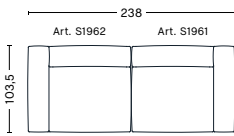

## DOWNLOADS

2D files, 3D files and packshots are available in our imagebank at hay.com.

Care- and maintenance instructions and test certificates are available at hay.com.

**DIMENSIONS / MAGS SOFT COMBINATIONS**

**2,5 SEATER COMB. 1**

WIDTH / 238 cm / 93.7"  
DEPTH / 103,5 cm / 40.75"  
HEIGHT / 67 cm / 26.38"  
SEAT HEIGHT / 37 cm / 14.57"

**3 SEATER COMB. 1**

WIDTH / 278,5 cm / 109.65"  
DEPTH / 103,5 cm / 40.75"  
HEIGHT / 67 cm / 26.38"  
SEAT HEIGHT / 37 cm / 14.57"