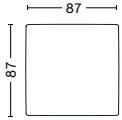

DEPTH / 103,5 cm / 40.75"

HEIGHT / 67 cm / 26.38"

SEAT HEIGHT / 37 cm / 14.57"

### MAGS OTTOMAN

OTTOMAN XS / ART. S01

WIDTH / 87 cm / 32.25"

DEPTH / 87 cm / 32.25"

HEIGHT / 37 cm / 14.57"

OTTOMAN S / ART. S02

WIDTH / 87 cm / 34.25"

DEPTH / 104 cm / 40.94"