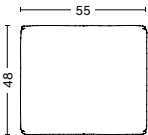

MAGS CUSHIONS

CUSHION / ART. 09

WIDTH / 55 cm / 21.65"

DEPTH / 9 cm / 3.54"

HEIGHT / 48 cm / 18.9"