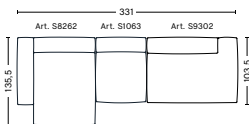

3 SEATER COMB. 4 / LEFT

WIDTH / 331 cm / 130.31"
DEPTH / 103,5/135,5 cm / 40.75/53.34"
HEIGHT / 67 cm / 26.38"
SEAT HEIGHT / 37 cm / 14.57"