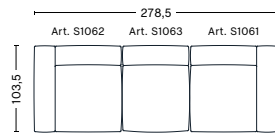

## DOWNLOADS

2D files, 3D files and packshots are available in our imagebank at hay.com.

Care- and maintenance instructions and test certificates are available at hay.com.

**DIMENSIONS / MAGS SOFT COMBINATIONS**

**2,5 SEATER COMB. 1**

WIDTH / 238 cm / 93.7"  
DEPTH / 103,5 cm / 40.75"  
HEIGHT / 67 cm / 26.38"  
SEAT HEIGHT / 37 cm / 14.57"

**3 SEATER COMB. 1**

WIDTH / 278,5 cm / 109.65"  
DEPTH / 103,5 cm / 40.75"  
HEIGHT / 67 cm / 26.38"  
SEAT HEIGHT / 37 cm / 14.57"