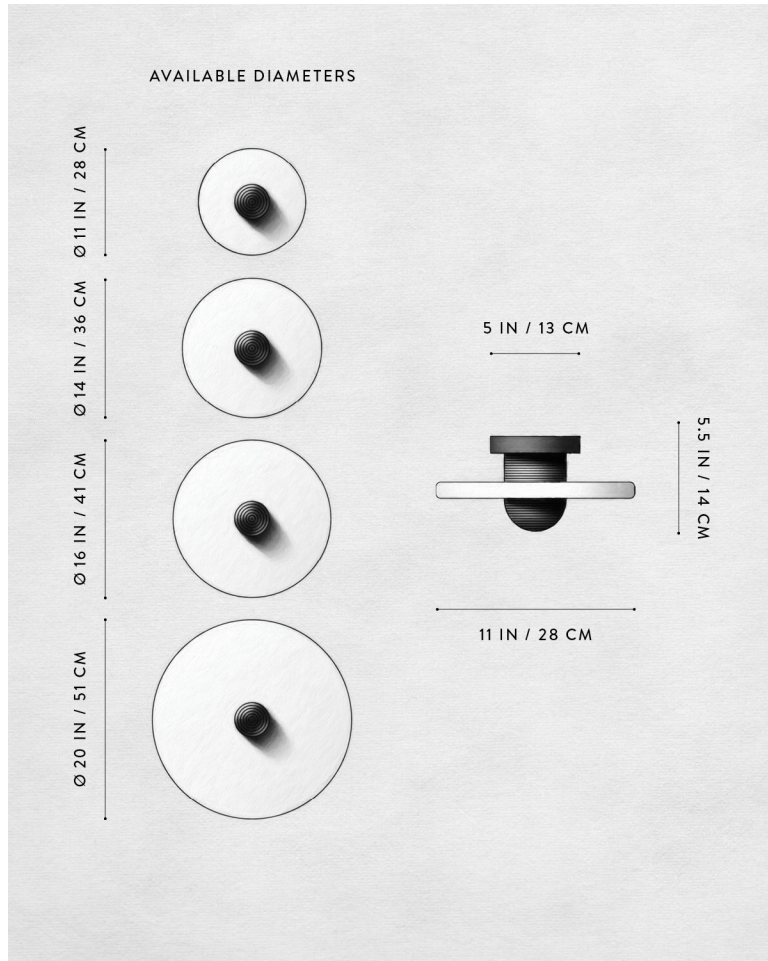

A P P A R A T U S

AGED BRASS

MEDIAN : 1 SURFACE

REFERENCE

MINARETS
SOLAR ECLIPSE

COMPOSITION

ALABASTER
FLUTED BRASS

A P P A R A T U S

AGED BRASS

AGED BRASS

A P P A R A T U S

	MEDIAN : 1 SURFACE
DIAMETER	Ø 11, 14, 16, 20 / 5.5 H IN Ø 28, 36, 41, 51 / 14 H CM
WEIGHT	15 LBS / 7 KG / 11 IN DIAMETER 20 LBS / 9 KG / 14 IN DIAMETER 20 LBS / 9 KG / 16 IN DIAMETER 30 LBS / 14 KG / 20 IN DIAMETER
PRICE	FROM \$3000 / 11 IN DIAMETER FROM \$3400 / 14 IN DIAMETER FROM \$3800 / 16 IN DIAMETER FROM \$4200 / 20 IN DIAMETER
INSTALLATION	SUITABLE FOR CEILING OR WALL
VOLTAGE	120-240 UL / CE
LAMPING	8W DIMMABLE LED 800 LUMENS 2500K
DRIVER LIFE	50,000 HOURS
DEPOSIT	50% UPON ORDER
BALANCE	DUE PRIOR TO SHIPPING
LEAD TIME	PLEASE REFER TO WEBSITE