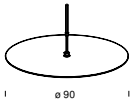

POWER CORD: Red - Length 300 cm

CERTIFICATIONS AND SYMBOLS:

MODEL NAME: Amax

CODE: 5443BI

DIMENSIONS: Ø 109 x 88 + 300 cm

MATERIALS: Polyethylene

COLORS

White

BULB: 3x42W (FL) Gx24q-4

POWER CORD: Red - Length 300 cm

CERTIFICATIONS AND SYMBOLS:

MODEL NAME: Amax

CODE: 5443N/BI

DIMENSIONS: Ø 109 x 88 + 300 cm

MATERIALS: Polyethylene

COLORS

● Black - RAL Code: RAL 9005 Matt

BULB: 3x42W (FL) Gx24q-4

POWER CORD: Transparent - Length 300 cm

CERTIFICATIONS AND SYMBOLS:

ACCESSORIES

CLOSING DISC CODE - 5562/00

Optional methacrylate cover with telescopic stem and securing plug for Amax with diameter 82 cm.

CLOSING DISC CODE - 5562

Optional methacrylate cover with telescopic stem and securing plug for Amax with diameter 109 cm.

Subject to technical modifications and modifications to content