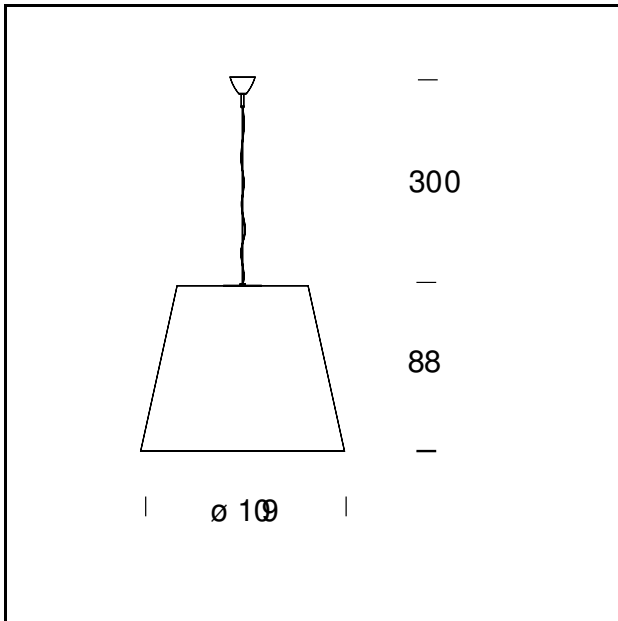

DIMENSIONS: Ø 82 x 66 + 300 cm

MATERIALS: Polyethylene

COLORS

White

BULB: 3x100W (HA) Eco Saver or 3x20W (FL) E27

POWER CORD: Red - Length 300 cm

CERTIFICATIONS AND SYMBOLS:

MODEL NAME: Amax

MODEL NAME: Amax

CODE: 5444BI

DIMENSIONS: Ø 109 x 88 + 300 cm

MATERIALS: Polyethylene

COLORS

White

BULB: 3x150W (HA) Eco Saver E27 or 3x20W (FL) E27

POWER CORD: Red - Length 300 cm

POWER CORD: Red - Length 300 cm

CERTIFICATIONS AND SYMBOLS:

MODEL NAME: Amax

CODE: 5443BI

DIMENSIONS: Ø 109 x 88 + 300 cm

MATERIALS: Polyethylene

COLORS

White

BULB: 3x42W (FL) Gx24q-4

POWER CORD: Red - Length 300 cm

CERTIFICATIONS AND SYMBOLS:

MODEL NAME: Amax

CODE: 5443N/BI

DIMENSIONS: Ø 109 x 88 + 300 cm

MATERIALS: Polyethylene

COLORS