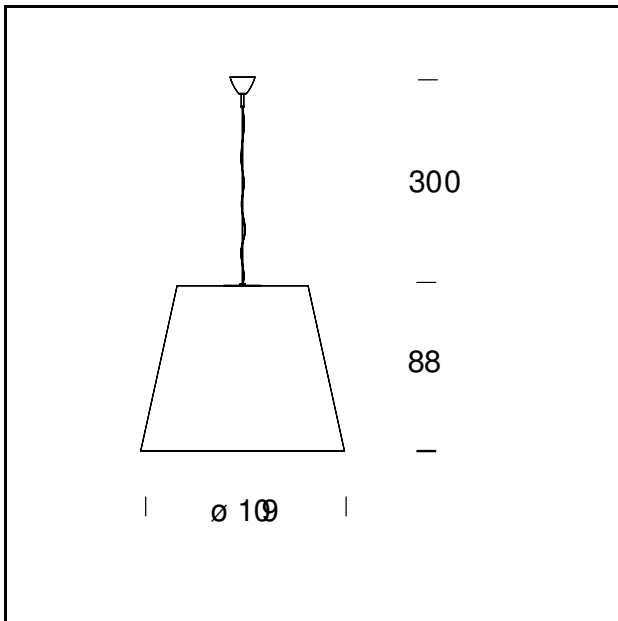

DIMENSIONS: Ø 82 x 66 + 300 cm

MATERIALS: Polyethylene

COLORS

White

BULB: 3x100W (HA) Eco Saver or 3x20W (FL) E27

POWER CORD: Red - Length 300 cm

CERTIFICATIONS AND SYMBOLS:

MODEL NAME: Amax

MODEL NAME: Amax

CODE: 5444BI

DIMENSIONS: Ø 109 x 88 + 300 cm

MATERIALS: Polyethylene

COLORS

White

BULB: 3x150W (HA) Eco Saver E27 or 3x20W (FL) E27

POWER CORD: Red - Length 300 cm

POWER CORD: Red - Length 300 cm

CERTIFICATIONS AND SYMBOLS:

MODEL NAME: Amax

CODE: 5443BI

DIMENSIONS: Ø 109 x 88 + 300 cm

MATERIALS: Polyethylene

COLORS

White

BULB: 3x42W (FL) Gx24q-4

POWER CORD: Red - Length 300 cm

CERTIFICATIONS AND SYMBOLS:

MODEL NAME: Amax

CODE: 5443N/BI

DIMENSIONS: Ø 109 x 88 + 300 cm

MATERIALS: Polyethylene

COLORS