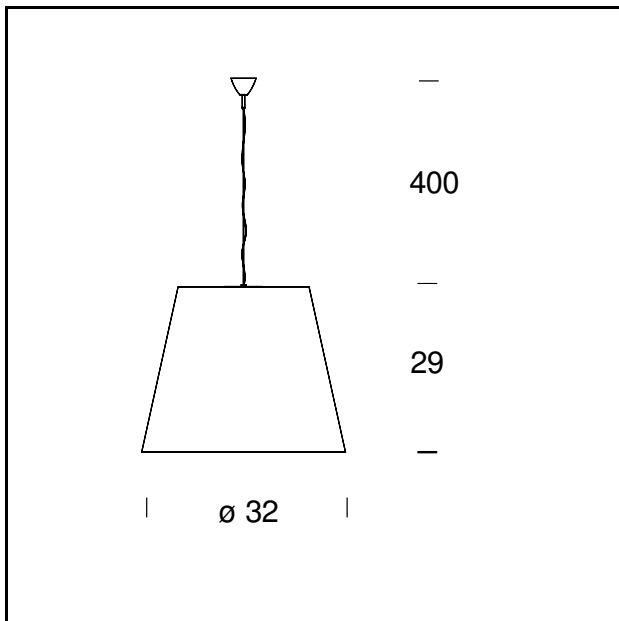

MODEL NAME: Amax

CODE: 5444/000BI

DIMENSIONS: 32 x 29 + 400 cm

MATERIALS: Polyethylene

COLORS

White

BULB: 1x100W (HA) Eco Saver E27 or 1x20W (FL) E27

POWER CORD: Red - Length 400 cm

BULB: 1x100W (HA) E27 Eco Saver or 1x20W (FL) E27

POWER CORD: Transparent - Length 400 cm

CERTIFICATIONS AND SYMBOLS:

MODEL NAME: Amax

CODE: 5444/00BI

DIMENSIONS: Ø 47 x 400 + 400 cm

MATERIALS: Polyethylene

DIMENSIONS: Ø 82 x 66 + 300 cm

MATERIALS: Polyethylene

COLORS

White

BULB: 3x100W (HA) Eco Saver or 3x20W (FL) E27

POWER CORD: Red - Length 300 cm

CERTIFICATIONS AND SYMBOLS:

MODEL NAME: Amax

POWER CORD: Red - Length 300 cm

CERTIFICATIONS AND SYMBOLS:

MODEL NAME: Amax

CODE: 5443BI

DIMENSIONS: Ø 109 x 88 + 300 cm

MATERIALS: Polyethylene

COLORS

White