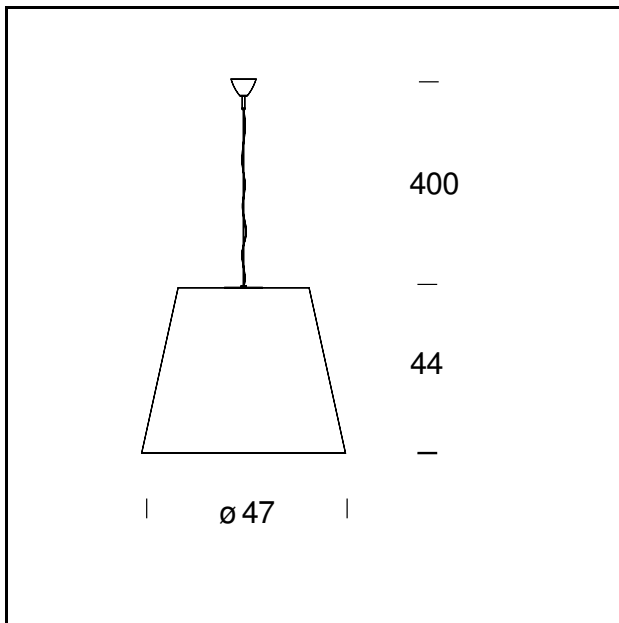

MODEL NAME: Amax

CODE: 5444/000BI

DIMENSIONS: 32 x 29 + 400 cm

MATERIALS: Polyethylene

COLORS

White

BULB: 1x100W (HA) Eco Saver E27 or 1x20W (FL) E27

POWER CORD: Red - Length 400 cm

BULB: 1x100W (HA) E27 Eco Saver or 1x20W (FL) E27

POWER CORD: Transparent - Length 400 cm

CERTIFICATIONS AND SYMBOLS:

MODEL NAME: Amax

CODE: 5444/00BI

DIMENSIONS: Ø 47 x 400 + 400 cm

MATERIALS: Polyethylene

DIMENSIONS: Ø 82 x 66 + 300 cm

MATERIALS: Polyethylene

COLORS

White

BULB: 3x100W (HA) Eco Saver or 3x20W (FL) E27

POWER CORD: Red - Length 300 cm

CERTIFICATIONS AND SYMBOLS:

MODEL NAME: Amax

POWER CORD: Red - Length 300 cm

CERTIFICATIONS AND SYMBOLS:

MODEL NAME: Amax

CODE: 5443BI

DIMENSIONS: Ø 109 x 88 + 300 cm

MATERIALS: Polyethylene

COLORS

White