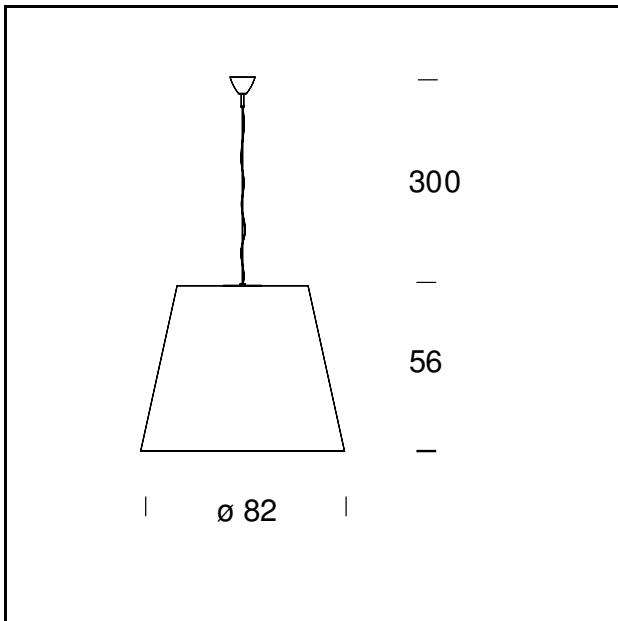

DIMENSIONS: Ø 82 x 66 + 300 cm

MATERIALS: Polyethylene

COLORS

White

BULB: 3x100W (HA) Eco Saver or 3x20W (FL) E27

POWER CORD: Red - Length 300 cm

CERTIFICATIONS AND SYMBOLS:

MODEL NAME: Amax

CODE: 5444/0N/BI

DIMENSIONS: Ø 82 x 66 + 300 cm

MATERIALS: Polyethylene

COLORS

● Black - RAL Code: RAL 9005 Matt

BULB: 3x100W (HA) Eco Saver E27 or 3x20W (FL) E27

POWER CORD: Transparent - Length 300 cm

CERTIFICATIONS AND SYMBOLS:

MODEL NAME: Amax

CODE: 5444BI

DIMENSIONS: Ø 109 x 88 + 300 cm

MATERIALS: Polyethylene

COLORS

White

BULB: 3x150W (HA) Eco Saver E27 or 3x20W (FL) E27

POWER CORD: Red - Length 300 cm

POWER CORD: Red - Length 300 cm

CERTIFICATIONS AND SYMBOLS:

MODEL NAME: Amax

CODE: 5443BI

DIMENSIONS: Ø 109 x 88 + 300 cm

MATERIALS: Polyethylene

COLORS

White