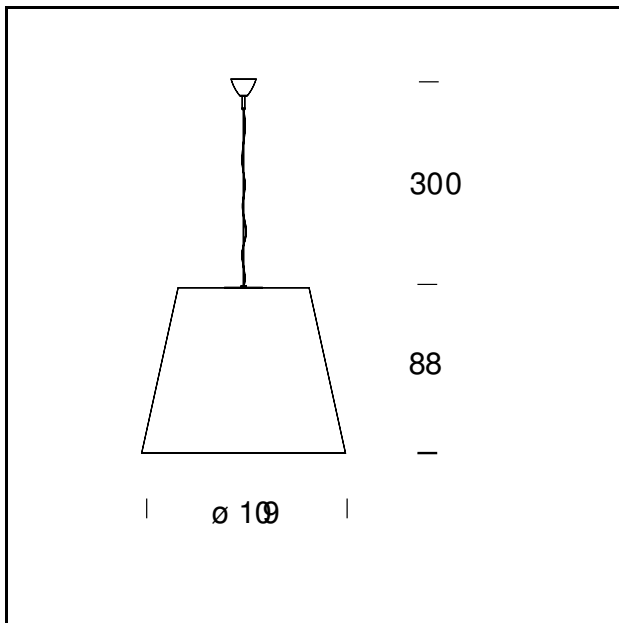

DIMENSIONS: Ø 82 x 66 + 300 cm

MATERIALS: Polyethylene

COLORS

White

BULB: 3x100W (HA) Eco Saver or 3x20W (FL) E27

POWER CORD: Red - Length 300 cm

CERTIFICATIONS AND SYMBOLS:

MODEL NAME: Amax

CODE: 5444/0N/BI

DIMENSIONS: Ø 82 x 66 + 300 cm

MATERIALS: Polyethylene

COLORS

● Black - RAL Code: RAL 9005 Matt

BULB: 3x100W (HA) Eco Saver E27 or 3x20W (FL) E27

POWER CORD: Transparent - Length 300 cm

CERTIFICATIONS AND SYMBOLS:

MODEL NAME: Amax

CODE: 5444BI

DIMENSIONS: Ø 109 x 88 + 300 cm

MATERIALS: Polyethylene

COLORS

White

BULB: 3x150W (HA) Eco Saver E27 or 3x20W (FL) E27

POWER CORD: Red - Length 300 cm

POWER CORD: Red - Length 300 cm

CERTIFICATIONS AND SYMBOLS:

MODEL NAME: Amax

CODE: 5443BI

DIMENSIONS: Ø 109 x 88 + 300 cm

MATERIALS: Polyethylene

COLORS

White