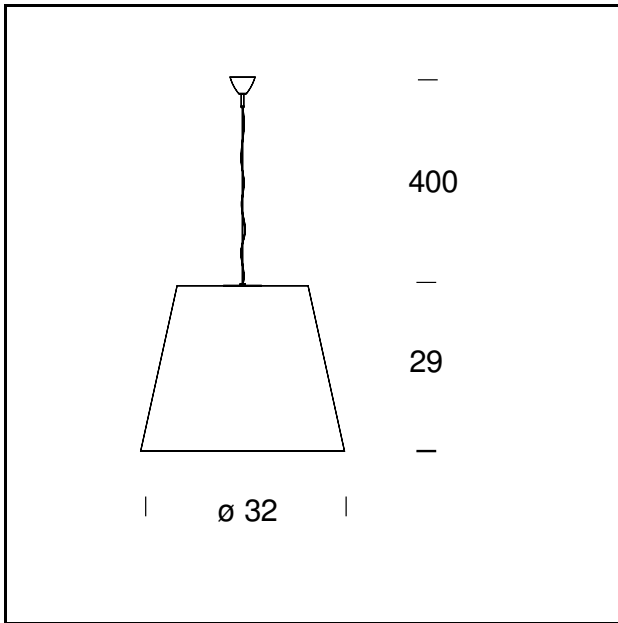

MODEL NAME: Amax

CODE: 5444/000N/BI

DIMENSIONS: 32 x 29 + 400 cm

MATERIALS: Polyethylene

COLORS

● Black - RAL Code: RAL 9005 Matt

BULB: 1x100W (HA) E27 Eco Saver or 1x20W (FL) E27

POWER CORD: Transparent - Length 400 cm

CERTIFICATIONS AND SYMBOLS: