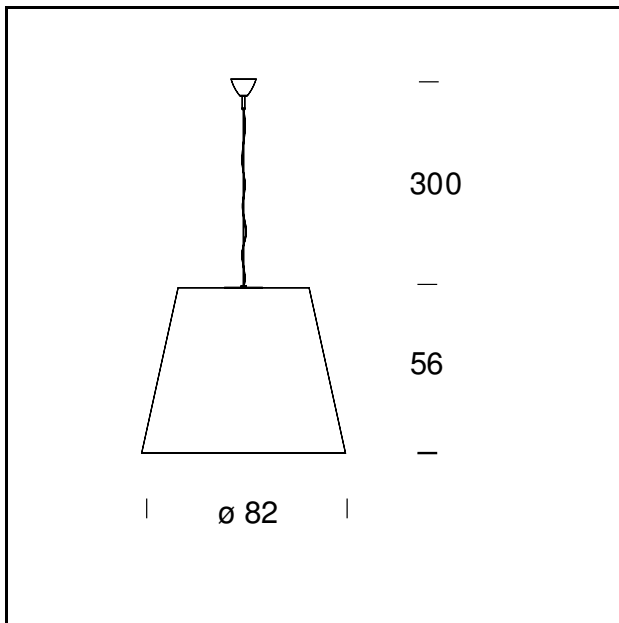

MODEL NAME: Amax

CODE: 5444/0BI

DIMENSIONS: Ø 82 x 66 + 300 cm

MATERIALS: Polyethylene

COLORS

☐ White

BULB: 3x100W (HA) Eco Saver or 3x20W (FL) E27

POWER CORD: Red - Length 300 cm

CERTIFICATIONS AND SYMBOLS: