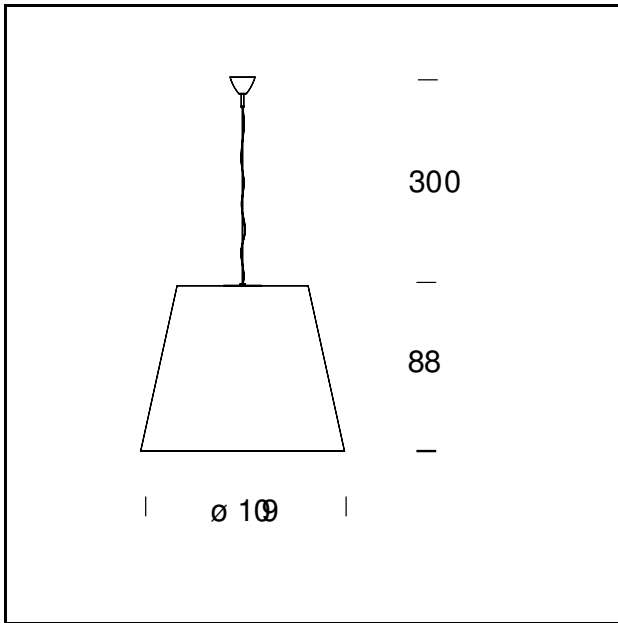

MODEL NAME: Amax

CODE: 5444N/BI

DIMENSIONS: Ø 109 x 88 + 300 cm

MATERIALS: Polyethylene

COLORS

● Black - RAL Code: RAL 9005 Matt

BULB: 3x150W (HA) Eco Saver E27 or 3x20W (FL) E27

POWER CORD: Red - Length 300 cm

CERTIFICATIONS AND SYMBOLS: