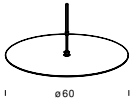

POWER CORD: Red - Length 300 cm

CERTIFICATIONS AND SYMBOLS:

MODEL NAME: Amax

CODE: 5443BI

DIMENSIONS: Ø 109 x 88 + 300 cm

MATERIALS: Polyethylene

COLORS

White

BULB: 3x42W (FL) Gx24q-4

POWER CORD: Red - Length 300 cm

CERTIFICATIONS AND SYMBOLS:

MODEL NAME: Amax

CODE: 5443N/BI

DIMENSIONS: Ø 109 x 88 + 300 cm

MATERIALS: Polyethylene

COLORS

● Black - RAL Code: RAL 9005 Matt

BULB: 3x42W (FL) Gx24q-4

POWER CORD: Transparent - Length 300 cm

CERTIFICATIONS AND SYMBOLS:

ACCESSORIES

CLOSING DISC CODE - 5562/00

Optional methacrylate cover with telescopic stem and securing plug for Amax with diameter 82 cm.

CLOSING DISC CODE - 5562

Optional methacrylate cover with telescopic stem and securing plug for Amax with diameter 109 cm.

Subject to technical modifications and modifications to content