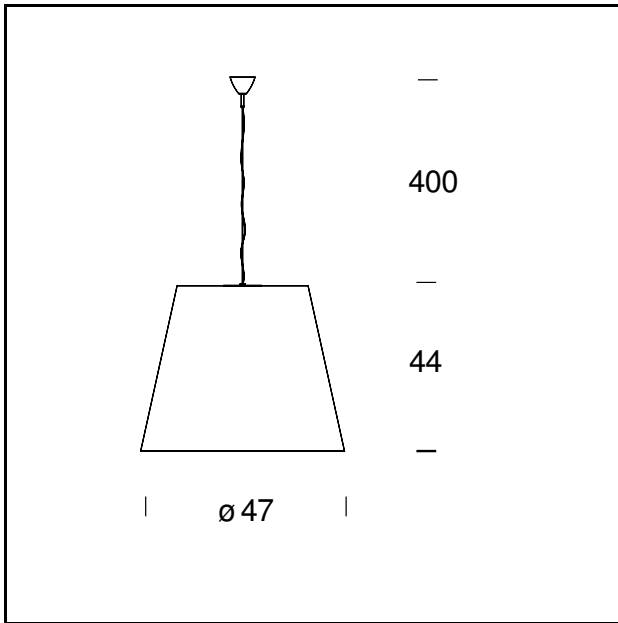

BULB: 1x100W (HA) E27 Eco Saver or 1x20W (FL) E27

POWER CORD: Transparent - Length 400 cm

CERTIFICATIONS AND SYMBOLS:

MODEL NAME: Amax

CODE: 5444/00BI

DIMENSIONS: Ø 47 x 400 + 400 cm

MATERIALS: Polyethylene

COLORS

White

BULB: 1x150W (HA) Eco Saver E27 or 1x20W (FL) E27

POWER CORD: Red - Length 400 cm

CERTIFICATIONS AND SYMBOLS:

MODEL NAME: Amax

CODE: 5444/00N/BI

DIMENSIONS: Ø 47 x 44 + 400 cm

DIMENSIONS: Ø 82 x 66 + 300 cm

MATERIALS: Polyethylene

COLORS

White

BULB: 3x100W (HA) Eco Saver or 3x20W (FL) E27

POWER CORD: Red - Length 300 cm

CERTIFICATIONS AND SYMBOLS:

MODEL NAME: Amax

POWER CORD: Red - Length 300 cm

CERTIFICATIONS AND SYMBOLS:

MODEL NAME: Amax

CODE: 5443BI

DIMENSIONS: Ø 109 x 88 + 300 cm

MATERIALS: Polyethylene

COLORS

White