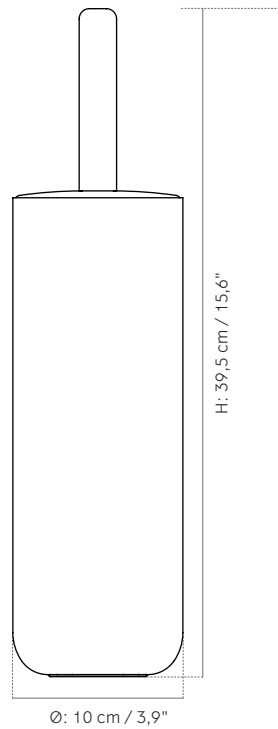

Norm Bath Toilet Brush

Product Type

Toilet Brush

Production Process

Stamped Stainless Steel with Surface Treatment to allow for use in moist conditions.

Dimension (cm / in)

H: 39,5 cm /

Ø: 10 cm / 3,9"

Weight item (kg)

1,3 kg

Materials

Stainless Steel, Powder Coated Steel, Zinc Alloy, Plastic (PP)

Colours

Black (RAL 9005), Matt

White (RAL 9016), Shiny (Gloss 95)

Packaging Type

Giftbox

Packaging Measurement (H * W * D)

40 cm * 11 cm * 11 cm

Care Instructions

To clean please use a light soap, such as dishwashing soap, on a wet cotton cloth. Use a soft dry cloth to dry.

For more permanent stains on stainless steel parts please use a window cleaner with alcohol to remove stains

Do not use any cleaners with chemicals or harsh abrasives.

Norm Architects set out to create a complete suite of bathroom accessories with precisely this effect. Uniting simple geometry and clean materials, the thoughtful Bath Series designs channel Norm Architects' love of minimalism and functionality.

The Bath Series pedal bins, mirrored-lid container, toothbrush holder, soap pump, toiler roll holder, and toilet brush hold and hide objects in delightfully modern forms. A pared-down, handy wiper keeps shower areas clean and hygienic. Fun, versatile knobs, a towel bar, and a sculptural towel ladder with a leather strap help organise towels or bed linens. And simple, geometric mirrors serve to expand your space and add visual interest while reflecting you and the world you create.

The series is made of powder-coated steel with a matte black or white finish for an elegant, tactile, and easy-to-clean exterior. On their own, each of the Bath Series elements carries enough design value to serve as a focal point in the modern bathroom. Together, they make it easy to curate a zen experience that meets every need while pleasing the senses.

About the Designer

Founded in Copenhagen in 2008 by Jonas Bjerre-Poulsen and Kasper Rønn, Norm Architects specialise in residential architecture, commercial interiors, industrial design, photography and art direction. Today, the group regularly collaborates with MENU, helping to drive the evolution of the brand and its product offerings. Norm Architects' name reflects the group's emphasis on the importance of drawing inspiration from norms and traditions within architecture and design - particularly the Scandinavian design principles of timeless aesthetics and natural materials, and the modernist values of restraint and refinement. Guided by these principles, Norm Architects produce design that unites good materials and craftsmanship, while embodying beauty, traditions, history and, most importantly, timeless simplicity, where there is nothing more to add or take away.