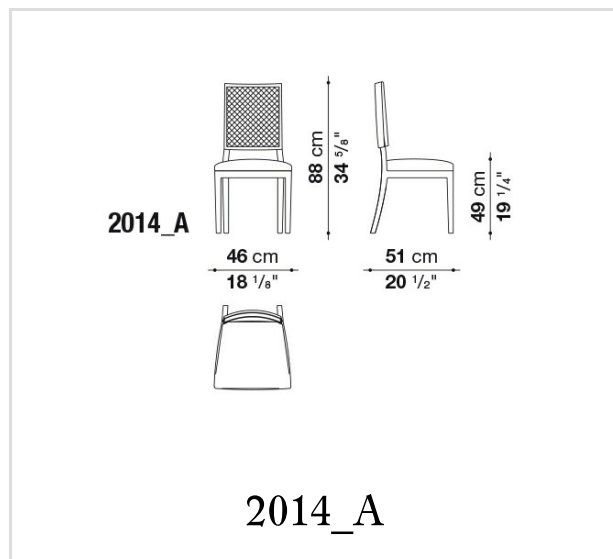

## Technical drawings

B&B Italia reserves the right to make technological and aesthetic improvements to its models, including changes to the sizes and materials, without notice. The technical drawings do not define the details of the product. The measurements shown are indicative and may undergo changes. In particular, the dimensions relevant to the padded parts are subject to usage tolerances over time caused by the normal adjustment of the padding. For the specific information, please contact the dealer closest to you.