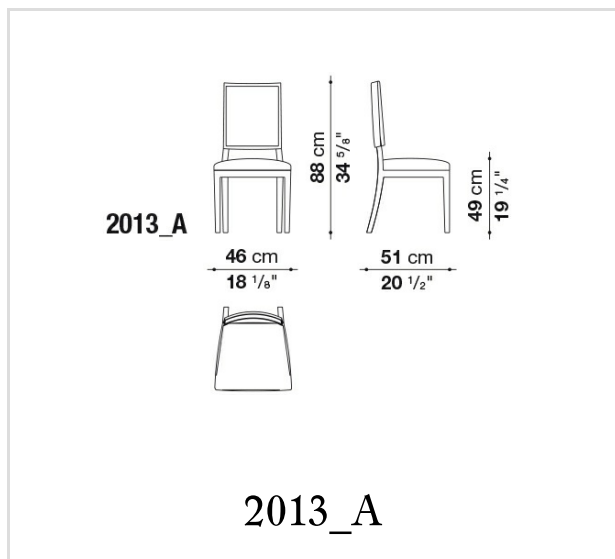

## Technical drawings

B&B Italia reserves the right to make technological and aesthetic improvements to its models, including changes to the sizes and materials, without notice. The technical drawings do not define the details of the product. The measurements shown are indicative and may undergo changes. In particular, the dimensions relevant to the padded parts are subject to usage tolerances over time caused by the normal adjustment of the padding. For the specific information, please contact the dealer closest to you.