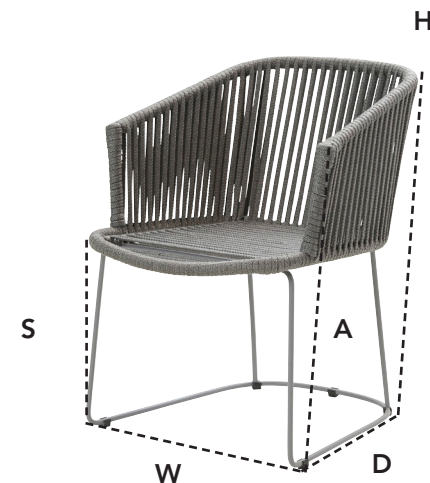

7441ROG/ROB MOMENTS CHAIR, MEDER

DESIGN BY FOERSOM & HIORT-LORENZEN MDD

W	59cm	23.2"	H	76cm	29.9"	A	52cm	20.5"
D	64cm	25.2"	S	45cm	17.7"	Wgt*	7,8kg	17.2lbs

Beskrivelse/Description/Beschreibung

Moments stol m/ armlæn i ikke-stabelbar version, er designet af den danske duo Foersom & Hiort-Lorenzen MDD. Moments sætter den nye standard for multi-flexible designs med dens skandinaviske, elegante, transparente og minimalistiske design. Moments er produceret med Cane-line Soft Rope.

Moments armchair is designed by the Danish design duo Foersom & Hiort-Lorenzen MDD. Moments is setting new standards for multi flexible design with its Scandinavian and elegant, transparent and minimalist design. It is produced with Cane-line Soft Rope.

Hinter dem Moments Stuhl, steht das dänische Designerduo Foersom & Hiort-Lorenzen MDD. Mit seinem eleganten, transparenten und minimalistischen Design, das typisch für die skandinavische Ästhetik ist, setzt Moments in puncto Vielseitigkeit und Flexibilität neue Maßstäbe.

Hynde/Cushions/Kissen

● 7441YSN95/96 Cane-line Natté	● 7441YN107 Selected PP
W 54cm 21.3"	W 54cm 21.3"
D 50cm 19.7"	D 50cm 19.7"
H 15cm 6"	H 15cm 6"
Wgt 0,8kg 1.76lbs	Wgt 0,8kg 1.76lbs