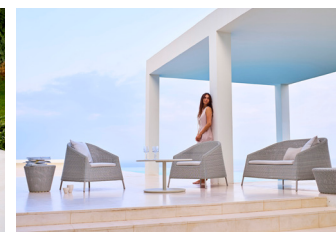

Designer/Designers/Designer

Foersom & Hiort-Lorenzen MDD

I mange år har, 2 af Skandinaviens mest succesfulde og velkendte møbel designere, designet tidsløse klassikere for Cane-line, og har rummet vores filosofi; Life Made Comfortable, til fulde.

Johannes Foersom & Peter Hiort-Lorenzen er kompromisløse både hvad angår siddekomforten og det visuelle udtryk. Deres lange erfaring og stærke kompetencer afslører sig i detaljerne, der altid ligger på et exceptionelt højt niveau, hvad angår kvalitet såvel som håndværk.

Foersom & Hiort-Lorenzen MDD serie Diamond og Conic er et eksempel på deres særlige klasse. Der er tænkt i vinkler og lysfald på flader, mens det vejrbeständige og fleksible materiale er formet over det solide letvægts aluminiumsstel.

Foersom og Hiort-Lorenzen MDD imponerede fleksibilitet får møblerne til at fremstå som små arkitektoniske vidundere.

Foersom & Hiort-Lorenzen MDD er altid på forkant med markedets behov og tendenser. Æstetik, komfort og kvalitet går op i en højere enhed for designduoen.

Foersom & Hiort-Lorenzen MDD

For many years, two of Scandinavia's most successful and renowned furniture designers have been designing timeless classics for Cane-line, encapsulating in full our philosophy: Life Made Comfortable.

Johannes Foersom and Peter Hiort-Lorenzen never compromise on comfort or visual expression. Years of experience and their strong skills reveal themselves in details of exceptional high standards, both in quality and craftsmanship.