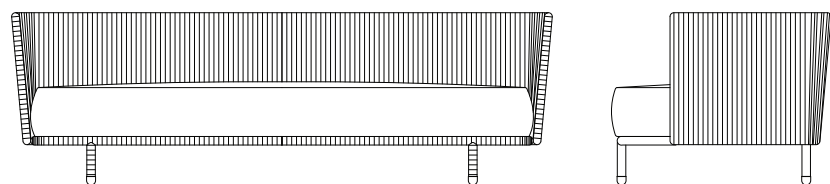

Beskrivelse/Description/Beschreibung

Moments 3 pers. sofa er designet af den danske designduo Foersom & Hjort-Lorenzen MDD. Moments sætter nye standarder for multi-fleksible designs med dets elegante minimalistiske skandinaviske design. Det er produceret med Cane-line Soft Rope og Cane-line QuickDry hynder. Cane-line QuickDry hynderne er en særlig teknik, som øger komforten ved at have møblet - Cirka én time efter et regnskyl er hynderne tørre igen og klar til brug.

Moments 3-seater sofa is designed by the Danish design duo Foersom & Hjort-Lorenzen MDD. Moments is setting new standards for multi flexible design with its elegant minimalist Scandinavian design. It is produced with Cane-line Soft Rope and Softtouch QuickDry cushions. The Cane-line QuickDry system is a special technique for your comfort - after approx. one hour from rainshowers cushions are dry again.

Das Moments 3-Sitzer Sofa wurde von dem dänischen Designer-Duo Foersom & Hiort MDD entwickelt. Moments setzt für multiflexibles Design mit seinem eleganten minimalistischen skandinavischen Design neue Standards. Es ist aus Cane-line Soft Rope hergestellt und hat Softtouch QuickDry Kissen. Das Cane-line QuickDry System ist eine besondere Technik für Ihren Komfort - nach ungefähr einer Stunde nach einem Regenwetter sind diese Kissen wieder trocken.