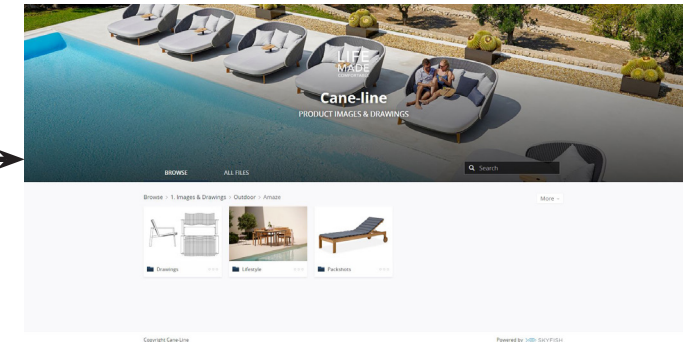

Download portal

Når du besøger vores hjemmeside, vil du finde en knap der hedder "Downloads". Når du trykker på denne, vil du få adgang til vores download center. Her finder de alle relevante filer, så som højt opløste billeder og 3D filer.

Besøg siden: www.cane-line.com/downloads.

When you visit our website you will find a button called "Downloads". If you press that button you will access our downloadcenter. Here you can access all relevant files, such as high resolution images and 3D files.

Visit the site: www.cane-line.com/downloads.

Wenn Sie unsere Website besuchen, finden Sie eine Schaltfläche namens "Downloads". Wenn Sie diese Taste drücken, gelangen Sie in unser Downloadcenter. Hier können Sie alle relevanten Dateien, wie hochauflösende Bilder und 3D-Dateien, abrufen.

Besuche die seite: www.cane-line.com/downloads.