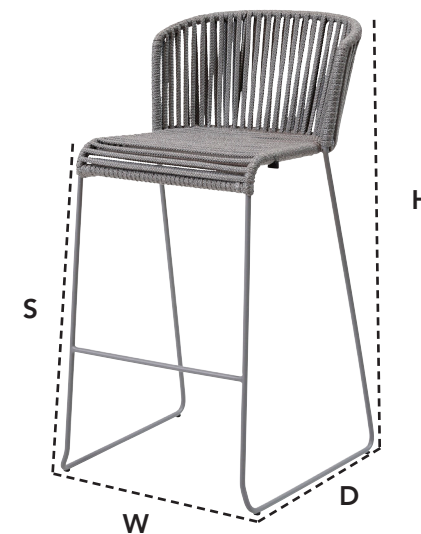

7445ROG MOMENTS BAR CHAIR

DESIGN BY FOERSOM & HIORT-LORENZEN MDD

W	54cm	21.3"	H	101cm	39.8"	Wgt	6,6kg	14.5lbs
D	58cm	22.9"	S	75cm	29.6"			

Beskrivelse/Description/Beschreibung

Moments bar stolen er designet af den danske designduo Foersom & Hiort-Lorenzen MDD. Moments er essensen af skandinavisk og minimalistisk design med høj komfort. Barstolen er smuk fra alle vinkler med sit lette, elegante og transparente design. Moments er produceret i det vejbestandige Cane-line Rope.

The Moments bar chair is designed by the Danish designer duo Foersom & Hiort-Lorenzen MDD. Moments is the essence of Scandinavian, minimalist design with a high level of comfort. The bar chair is beautiful from every angle by virtue of its light, elegant and transparent design. Moments is made of weather-resistant Cane-line Soft Rope.

Hinter dem Moments barhocker steht das dänische Designerduo Foersom & Hiort-Lorenzen MDD. Mit seinem eleganten, transparenten und minimalistischen Design, das typisch für die skandinavische Ästhetik ist, setzt Moments in puncto Vielseitigkeit und Flexibilität neue Maßstäbe. Der barhocker ist mit Cane-line Soft Rope von Cane-line ausgestattet.