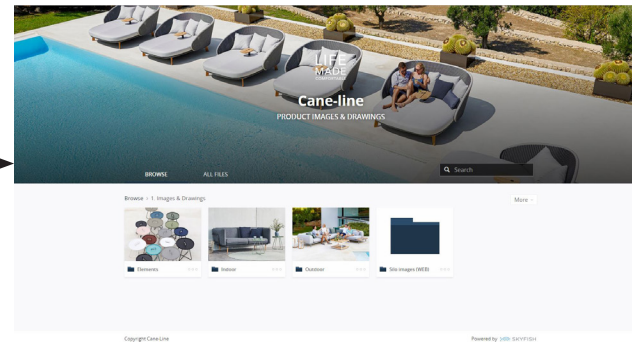

Download portal

Når du besøger vores hjemmeside, vil du finde en knap der hedder "Downloads". Når du trykker på denne, vil du få adgang til vores download center. Her finder de alle relevante filer, så som højt opløste billeder og 3D filer.

Besøg siden: www.cane-line.com/downloads.

When you visit our website you will find a button called "Downloads". If you press that button you will access our downloadcenter. Here you can access all relevant files, such as high resolution images and 3D files.

Visit the site: www.cane-line.com/downloads.

Wenn Sie unsere Website besuchen, finden Sie eine Schaltfläche namens "Downloads". Wenn Sie diese Taste drücken, gelangen Sie in unser Downloadcenter. Hier können Sie alle relevanten Dateien, wie hochauflösende Bilder und 3D-Dateien, abrufen.

Besuche die seite: www.cane-line.com/downloads.