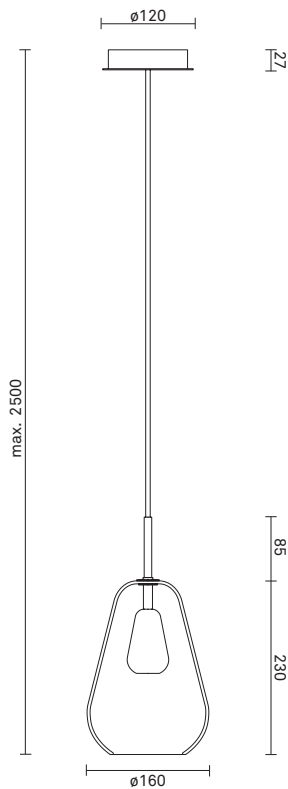

TECHNICAL INFO

Product no.: 01320122

Type: Suspension - Indoor

Colour:

Glass: Gold
Metal: Nordic Gold
Cable: Black

Materials:

Powder coated metal
Mouth-blown glass
Fabric covered cable

Dimensions:

∅160mm x 315mm
Ceiling plate: ∅120mm x 50mm
Fabric cable - Length: 2500mm

Product weight:

Product incl. ceiling plate: 1181 g
Ceiling plate: 265 g

Packaging:

Dimensions: L: 254mm x W: 254mm x H: 403mm
Weight: 855 g
Total weight incl. product: 2036 g
Number of parcels: 1
Material: Brown cardboard.