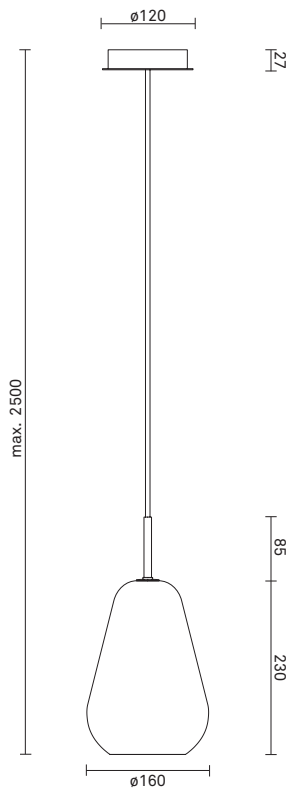

NUURA

ANOLI 1 - Small - Opal

Design: Sofie Refer, 2018. EU-model.

Anoli 1 - Small in mouth blown Gold glass and Nordic Gold finish. Incl. Ceiling plate.

Anoli Collection captures the tranquility of falling water droplets. The elegant droplets and golden warmth are the essence of the sophisticated pendant collection Anoli.

The elegant yet simple drop shape is emphasized by the finest mouth blown glass and light gold metal.

The collection ranges from sleek pendants to elegant chandeliers and can be customised for larger projects and private homes.

Anoli 1 - Small works perfectly as a single pendant or more pendants in lines or grouped over a table or desk.

Anoli collection:

The Anoli collection include the following products:

- Anoli 1 - Small
- Anoli 1 - Small / Opal
- Anoli 1 - Medium
- Anoli 1 - Medium / Opal
- Anoli 3
- Anoli 3 / Opal
- Anoli 6
- Anoli 13