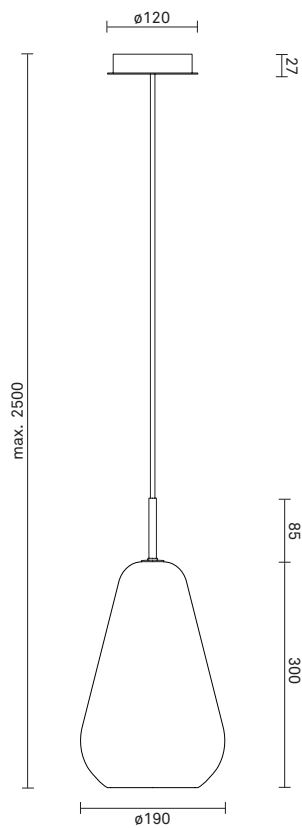

NUURA

ANOLI 1 - Medium - Opal

Design: Sofie Refer, 2018. EU-model.

Anoli 1 - Medium in mouth blown Gold glass and Nordic Gold finish. Incl. Ceiling plate.

Anoli Collection captures the tranquility of falling water droplets. The elegant droplets and golden warmth are the essence of the sophisticated pendant collection Anoli.

The elegant yet simple drop shape is emphasized by the finest mouth blown glass and light gold metal.

The collection ranges from sleek pendants to elegant chandeliers and can be customised for larger projects and private homes.

Anoli 1 - Medium works perfectly as a single pendant or more pendants in lines or grouped over a table or desk.

Anoli collection:

The Anoli collection include the following products:

- Anoli 1 - Small
- Anoli 1 - Small / Opal
- Anoli 1 - Medium
- Anoli 1 - Medium / Opal
- Anoli 3
- Anoli 3 / Opal
- Anoli 6
- Anoli 13