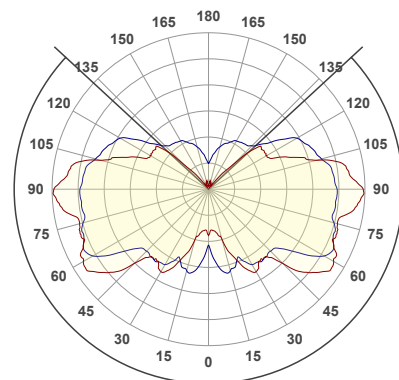

Energy efficiency class:

A+ (with recommended bulb)

Dimmability:

Can be fitted with an aligned dimmer.

DALI compatible

Light calculations:

NUURA

ANOLI 1 - Medium - Opal