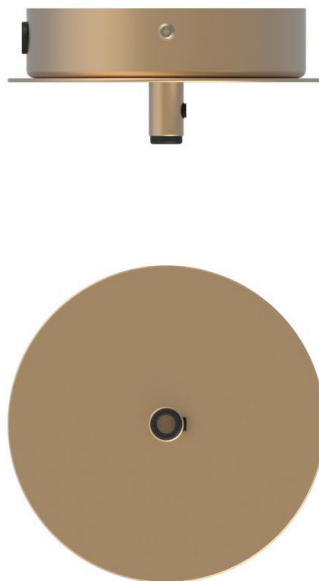

TECHNICAL INFO

Product no.: 01320122

Type: Suspension - Indoor

Colour:

Glass: Gold
Metal: Nordic Gold
Cable: Black

Materials:

Powder coated metal
Mouth-blown glass
Fabric covered cable

Dimensions:

∅160mm x 315mm
Ceiling plate: ∅120mm x 50mm
Fabric cable - Length: 2500mm

Product weight:

Product incl. ceiling plate: 1181 g
Ceiling plate: 265 g

Packaging:

Dimensions: L: 254mm x W: 254mm x H: 403mm
Weight: 855 g
Total weight incl. product: 2036 g
Number of parcels: 1
Material: Brown cardboard.

Packaging - weight - material:

Cardboard outside: 598 g
Cardboard inside: 289 g
Bubble wrap: 25 g
Plastic bag: 4 g

Cleaning:

Use a soft dry cloth to clean the product.
Do not use household cleaners.

Certifications and labels:

CE - CE-certified
IP20 - IP20
□ - Class II

Light source:

Socket: E14
Max wattage: 25W (Bulb not included)
Voltage (V): 220-240V

Recommended light source:

Tube light T25, 3.5W LED, 2700 Kelvin, 210lm

Energy efficiency class:

A+ (with recommended bulb)

Dimmability:

Can be fitted with an aligned dimmer.

DALI compatible

Included ceiling plate: