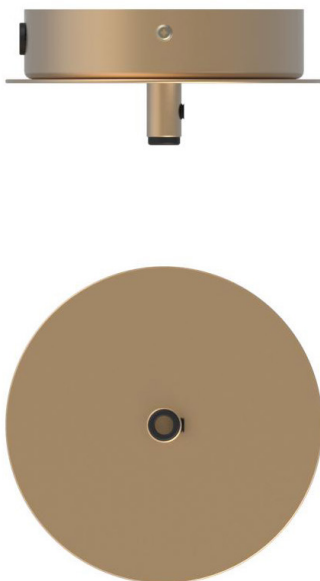

TECHNICAL INFO

Product no.: 01330122

Type: Suspension - Indoor

Colour:

Glass: Gold
Metal: Nordic Gold
Cable: Black

Materials:

Powder coated metal
Mouth-blown glass
Fabric covered cable

Dimensions:

∅190mm x 385mm
Ceiling plate: ∅120mm x 50mm
Fabric cable - Length: 2500mm

Product weight:

Product incl. ceiling plate: 1255 g
Ceiling plate: 265 g

Packaging:

Dimensions: L: 254mm x W: 254mm x H: 481mm
Weight: 916 g
Total weight incl. product: 2171 g
Number of parcels: 1
Material: Brown cardboard.

Included ceiling plate: