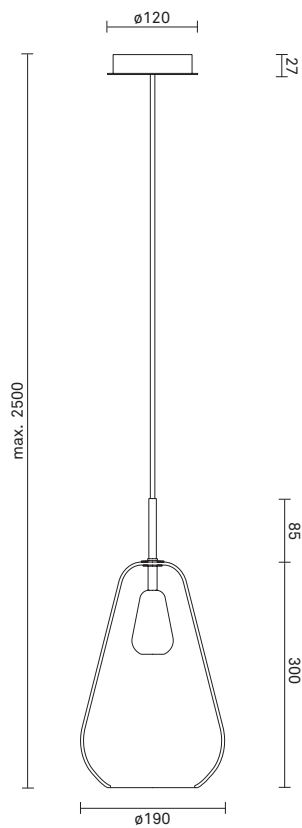

NUURA

ANOLI 1 - Medium

Design: Sofie Refer, 2018. EU-model.

Anoli 1 - Medium in mouth blown Gold glass and Nordic Gold finish. Incl. Ceiling plate.

Anoli Collection captures the tranquility of falling water droplets. The elegant droplets and golden warmth are the essence of the sophisticated pendant collection Anoli.

The elegant yet simple drop shape is emphasized by the finest mouth blown glass and light gold metal.

The collection ranges from sleek pendants to elegant chandeliers and can be customised for larger projects and private homes.

Anoli 1 - Medium works perfectly as a single pendant or more pendants in lines or grouped over a table or desk.

Anoli collection:

The Anoli collection include the following products:

- Anoli 1 - Small
- Anoli 1 - Small / Opal
- Anoli 1 - Medium
- Anoli 1 - Medium / Opal
- Anoli 3
- Anoli 3 / Opal
- Anoli 6
- Anoli 13