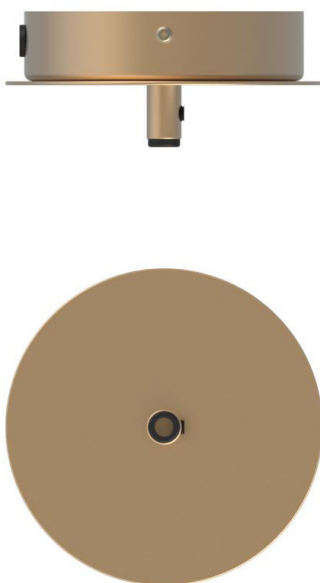

NUURA

TECHNICAL INFO

Product no.: 01330124

Type: Suspension - Indoor

Colour:

Glass: Opal
Metal: Nordic Gold
Cable: White

Materials:

Powder coated metal
Mouth-blown glass
Fabric covered cable

Dimensions:

∅190mm x 385mm
Ceiling plate: ∅120mm x 50mm
Fabric cable - Length: 2500mm

Product weight:

Product incl. ceiling plate: 1255 g
Ceiling plate: 265 g

Packaging:

Dimensions: L: 254mm x W: 254mm x H: 481mm
Weight: 916 g
Total weight incl. product: 2171 g
Number of parcels: 1
Material: Brown cardboard.

Included ceiling plate: