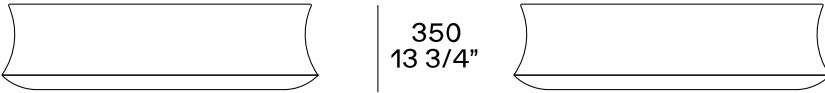

DESCRIPTION

Typology

Coffee table

Structure

Antique bronze version: copper / painted brass

Lacquered version: lacquered polyurethane

DIMENSIONS

Height mm 250

Ø 800
31 1/2"

Height mm 350

Ø 1200
47 1/4"

Height mm 400

400
15 3/4"

Ø 400
15 3/4"