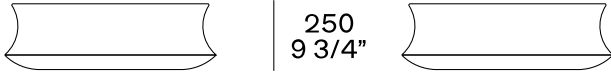

DESCRIPTION

Typology

Coffee table

Structure

Antique bronze version: copper / painted brass

Lacquered version: lacquered polyurethane

DIMENSIONS

Height mm 250

Ø 800
31 1/2"

Height mm 350

Ø 1200
47 1/4"

Height mm 400

400
15 3/4"

Ø 400
15 3/4"