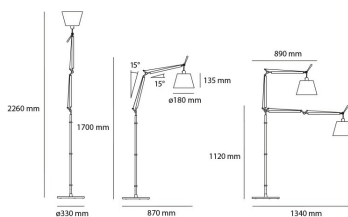

DIMENSIONS

Height:	cm 170
Diameter:	cm 18
Max Extension Length:	cm 87
Impact Resistance:	N/D
Glow Wire Test:	N/D °

LAMPS NOT INCLUDED

	Category:	HALO
	Number:	1
	Lbs:	Qt32
	Watt:	46W
	Socket:	E27
	Type:	Hsgsbt/c/ub
	Colour Rendering:	1a
	Duration (h):	2000h

ALTERNATIVE LAMPS

LED

Category:	LED
Watt:	8W
Socket:	E27
Class:	A

LUMINAIR

Watt:	46W
Voltage:	220V-240V

DIMENSIONS

COLOUR

ACCESSORIES