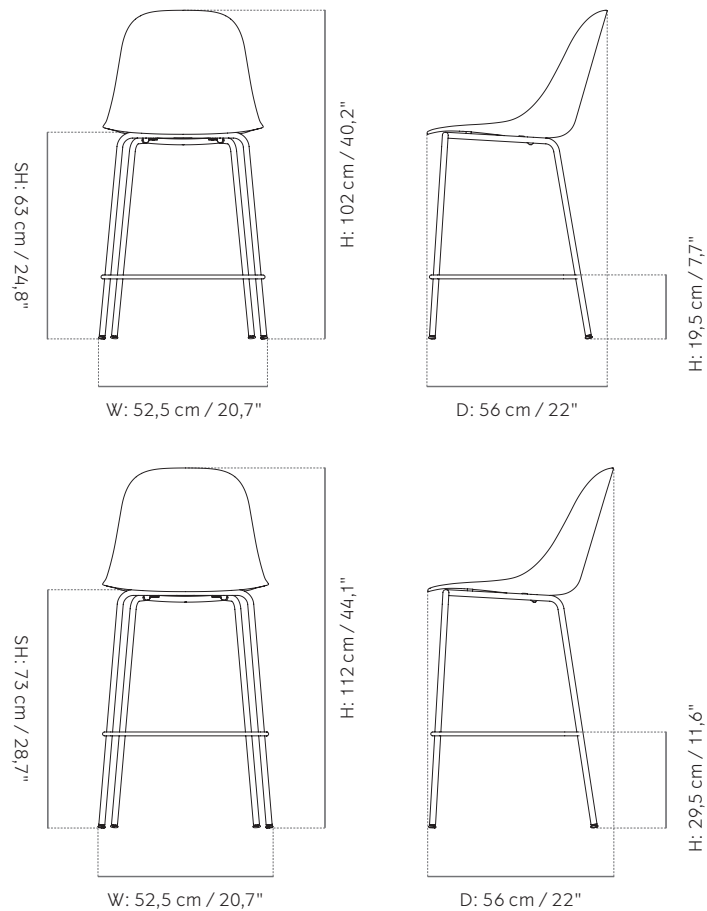

Harbour Bar & Counter Side Chair

Technical Specifications

Production Process

Shells are made from injection moulded plastic. Base is Bended and MIG welded Ø18x2 steel tube and Powder Coated.

Materials

Shell: 85% Polypropylene, 15% Glass Fiber
Base: Powder Coated Steel

Colour Code

Base:
Black (RAL 9005)
Light Grey (RAL 9002)

Shell:
Burned Red (RAL 8015)
Olive (RAL 7002)
Khaki (RAL 1011)
White (RAL 9016)
Light Grey (RAL 9002)
Black (RAL 9005)

Gloss

Gloss 20

Weight item (kg)

Bar: TBA
Counter: TBA

Test

EN1022:2005, L2, EN16139:2013, L2

Certifications

N/A

Packaging Type

Brown Box

Packaging Measurement (H * W * D)

Bar: TBA

Counter: TBA

Care Instructions

Shell and base: Use a soft dry cloth to clean. Do not use any cleaners with chemicals or harsh abrasives. Avoid using water.

Upholstered Shell: Should be cleaned according to the recommendations of the textile / leather supplier.