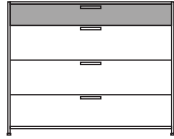

dresser 3 lower drawers perle lacquer

**DIMENSIONS**

H 34 - "  
W 43 - "  
D 19 - "

1 upper drawer for dresser lacquer -  
pack of colors

**DIMENSIONS**

1 upper drawer for dresser argile  
lacquer

**DIMENSIONS**

1 upper drawer for dresser white  
lacquer

**DIMENSIONS**

1 upper drawer for dresser perle  
lacquer

**DIMENSIONS**

bench unit 2 flap doors lacquer - pack  
of colors

**DIMENSIONS**

H 18 - "  
W 57 - "  
D 18 - "