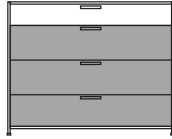

**DIMENSIONS**

H 34 - "  
W 43 - "  
D 19 - "

dresser 3 lower drawers argile lacquer

**DIMENSIONS**

H 34 - "  
W 43 - "  
D 19 - "

dresser 3 lower drawers white lacquer

**DIMENSIONS**

H 34 - "  
W 43 - "  
D 19 - "