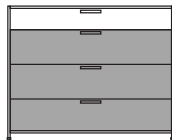

**DIMENSIONS**

H 34 - "  
W 43 - "  
D 19 - "

dresser 3 lower drawers argile lacquer

**DIMENSIONS**

H 34 - "  
W 43 - "  
D 19 - "

dresser 3 lower drawers white lacquer

**DIMENSIONS**

H 34 - "  
W 43 - "  
D 19 - "