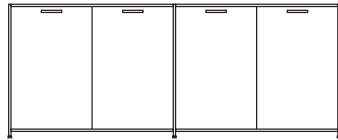

**DIMENSIONS**

H 34 - "  
W 85 - "  
D 18 - "

sideboard 4 doors perle lacquer

**DIMENSIONS**

H 34 - "  
W 85 - "  
D 18 - "

high unit 3 flap doors + 1 drawer  
lacquer - pack of colors

**DIMENSIONS**

H 75 - "  
W 43 - "  
D 18 - "