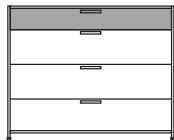

dresser 3 lower drawers perle lacquer

**DIMENSIONS**

H 34 - "  
W 43 - "  
D 19 - "

1 upper drawer for dresser lacquer -  
pack of colors

**DIMENSIONS**

1 upper drawer for dresser argile  
lacquer

**DIMENSIONS**