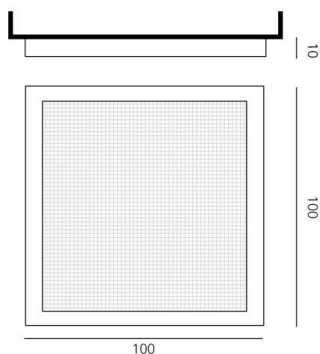

DIMENSIONS

Length:	cm 100
Width:	cm 100
Height:	cm 10

LAMPS INCLUDED

Category:	LED
Number:	1
Watt:	80W
Class:	A

Category:	LED COB
Number:	1
Watt:	90W
Color temperature (K):	3000K
Class:	A

LUMINAIR

Watt:	90W + 80W (RGB)
Luminous Flux (lm):	3200lm
CRI:	90
Dimmer Typology:	Push Dimmer - App

DIMENSIONS

COLOUR