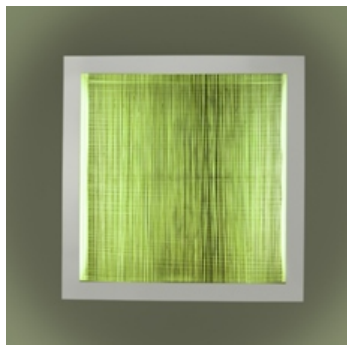

PRODUCT DATA SHEET

Altrove Wall/ceiling LED

**DESIGN BY:**

Carlotta de Bevilacqua

MATERIALS:

Methacrylate, aluminium

DESCRIPTION:

SELECT

LED

Aluminium

PRODUCT CODE

1352150A

Light emission

TECHNICAL DATA SHEET

FEATURES

Product name:	Altrove Wall/ceiling LED
Article Code:	1352150A
Colour:	Aluminium
Material:	Methacrylate, aluminium
Series:	Design
Environment:	Indoor

DIMENSIONS

Length:	cm 100
Width:	cm 100
Height:	cm 10

LAMPS INCLUDED

Category:	LED
Number:	1
Watt:	80W
Class:	A

Category:	LED COB
Number:	1
Watt:	90W
Color temperature (K):	3000K
Class:	A

LUMINAIR

Watt:	90W + 80W (RGB)
Luminous Flux (lm):	3200lm
CRI:	90
Dimmer Typology:	Push Dimmer - App