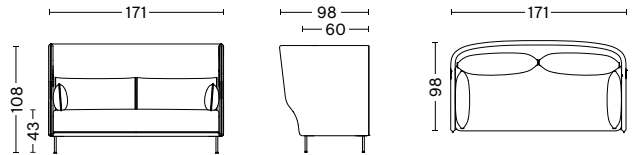

The 4 legs are assembled with 4 metric screws to the base by the customer.

**DIMENSIONS**

**SILHOUETTE 2 SEATER**

WIDTH / 171 cm / 67.32"  
DEPTH / 98 cm / 38.58"  
HEIGHT / 72,5 cm / 28.55"  
SEAT HEIGHT / 43 cm / 16.93"  
SEAT DEPTH / 65 cm / 25.59"

**SILHOUETTE 3 SEATER**

WIDTH / 212 cm / 83.46"  
DEPTH / 98 cm / 38.58"  
HEIGHT / 72,5 cm / 28.55"  
SEAT HEIGHT / 43 cm / 16.93"  
SEAT DEPTH / 65 cm / 25.59"

**SILHOUETTE 2 SEATER HIGH BACKED**

WIDTH / 171 cm / 67.3"  
DEPTH / 98 cm / 38.58"  
HEIGHT / 108 cm / 42.52"  
SEAT HEIGHT / 43 cm / 16.93"  
SEAT DEPTH / 60 cm / 23.62"