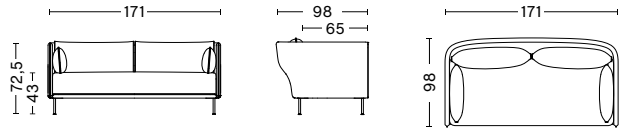

The 4 legs are assembled with 4 metric screws to the base by the customer.

**DIMENSIONS**

**SILHOUETTE 2 SEATER**

WIDTH / 171 cm / 67.32"  
DEPTH / 98 cm / 38.58"  
HEIGHT / 72,5 cm / 28.55"  
SEAT HEIGHT / 43 cm / 16.93"  
SEAT DEPTH / 65 cm / 25.59"

**SILHOUETTE 3 SEATER**

WIDTH / 212 cm / 83.46"  
DEPTH / 98 cm / 38.58"  
HEIGHT / 72,5 cm / 28.55"  
SEAT HEIGHT / 43 cm / 16.93"  
SEAT DEPTH / 65 cm / 25.59"

**SILHOUETTE 2 SEATER HIGH BACKED**

WIDTH / 171 cm / 67.3"  
DEPTH / 98 cm / 38.58"  
HEIGHT / 108 cm / 42.52"  
SEAT HEIGHT / 43 cm / 16.93"  
SEAT DEPTH / 60 cm / 23.62"