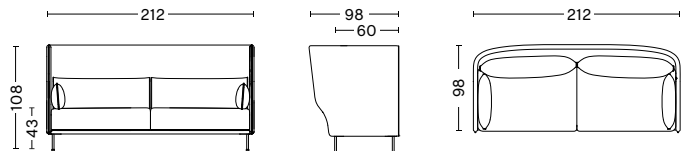

The 4 legs are assembled with 4 metric screws to the base by the customer.

**DIMENSIONS**

**SILHOUETTE 2 SEATER**

WIDTH / 171 cm / 67.32"  
DEPTH / 98 cm / 38.58"  
HEIGHT / 72,5 cm / 28.55"  
SEAT HEIGHT / 43 cm / 16.93"  
SEAT DEPTH / 65 cm / 25.59"

**SILHOUETTE 3 SEATER**

WIDTH / 212 cm / 83.46"  
DEPTH / 98 cm / 38.58"  
HEIGHT / 72,5 cm / 28.55"  
SEAT HEIGHT / 43 cm / 16.93"  
SEAT DEPTH / 65 cm / 25.59"

**SILHOUETTE 2 SEATER HIGH BACKED**

WIDTH / 171 cm / 67.3"  
DEPTH / 98 cm / 38.58"  
HEIGHT / 108 cm / 42.52"  
SEAT HEIGHT / 43 cm / 16.93"  
SEAT DEPTH / 60 cm / 23.62"

**SILHOUETTE 3 SEATER HIGH BACKED**

WIDTH / 212 cm / 83.46"  
DEPTH / 98 cm / 38.58"  
HEIGHT / 108 cm / 42.52"  
SEAT HEIGHT / 43 cm / 16.93"  
SEAT DEPTH / 60 cm / 23.62"

**OPTIONS**

/ CMHR foam (fire retardant).