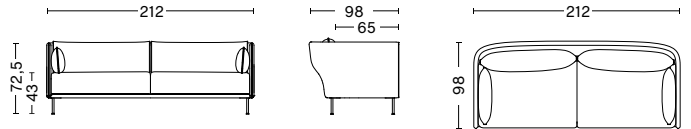

The 4 legs are assembled with 4 metric screws to the base by the customer.

**DIMENSIONS**

**SILHOUETTE 2 SEATER**

WIDTH / 171 cm / 67.32"  
DEPTH / 98 cm / 38.58"  
HEIGHT / 72,5 cm / 28.55"  
SEAT HEIGHT / 43 cm / 16.93"  
SEAT DEPTH / 65 cm / 25.59"

**SILHOUETTE 3 SEATER**

WIDTH / 212 cm / 83.46"  
DEPTH / 98 cm / 38.58"  
HEIGHT / 72,5 cm / 28.55"  
SEAT HEIGHT / 43 cm / 16.93"  
SEAT DEPTH / 65 cm / 25.59"

**SILHOUETTE 2 SEATER HIGH BACKED**

WIDTH / 171 cm / 67.3"  
DEPTH / 98 cm / 38.58"  
HEIGHT / 108 cm / 42.52"  
SEAT HEIGHT / 43 cm / 16.93"  
SEAT DEPTH / 60 cm / 23.62"